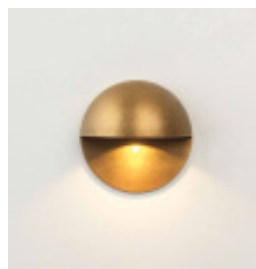

GENERAL

LOCATION:	Exterior
CLASS:	CE (Class III)
IP RATING:	IP65
BATHROOM ZONE:	Zone 1, 2, 3
DRIVER REQUIRED:	Constant Current 700mA
INSTALLATION ORIENTATION:	Wall Mount - Downlight
MAIN MATERIAL:	Metal - Brass
DIMENSIONS (mm):	D: 40 Ø: 80
CUT OUT HOLE (mm):	Ø: 62
RECESS DEPTH (mm):	30
FIRE RATING:	-
CABLE LENGTH (mm):	-
GROSS WEIGHT (kg):	0.49

LAMP

LIGHT SOURCE:	High Powered LED
WATTAGE:	2W
LAMP INCLUDED:	Yes (Integral)
MAXIMUM LAMP LENGTH (mm):	-
LUMINOUS FLUX (lm):	82
COLOUR TEMP (K):	3000
CRI (Ra):	90
MACADAM ELLIPSE:	3-Step
TILT ADJUSTABLE ANGLE (°):	-
ROTATION ADJUSTABLE ANGLE (°):	-
LIFETIME (hrs):	60000
BEAM ANGLE (°):	-

ELECTRICAL

SWITCHED:	No
DIMMABLE:	Yes
DIMMING METHOD:	Control Gear Dependent
SUPPLY FREQUENCY (Hz):	-
DRIVER/BALLAST VOLTAGE (V):	-
DRIVER LIFETIME (hrs):	-
EFFICACY (lm/W):	22

ADDITIONAL INFORMATION:

SHADE INCLUDED:	-
SHADE MATERIAL:	-
F MARK:	-

CODE: 1338004
FINISH: ANTIQUE BRASS