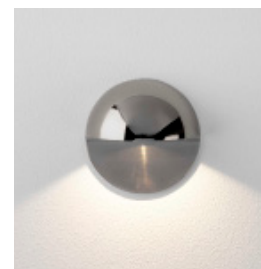

GENERAL

LOCATION:	Exterior
CLASS:	CE (Class III)
IP RATING:	IP65
BATHROOM ZONE:	Zone 1, 2, 3
DRIVER REQUIRED:	Constant Current 700mA
INSTALLATION ORIENTATION:	Wall Mount - Downlight
MAIN MATERIAL:	Metal - Brass
DIMENSIONS (mm):	D: 40 Ø: 80
CUT OUT HOLE (mm):	Ø: 62
RECESS DEPTH (mm):	30
FIRE RATING:	-
CABLE LENGTH (mm):	-
GROSS WEIGHT (kg):	0.49

LAMP

LIGHT SOURCE:	High Powered LED
WATTAGE:	2W
LAMP INCLUDED:	Yes (Integral)
MAXIMUM LAMP LENGTH (mm):	-
LUMINOUS FLUX (lm):	82
COLOUR TEMP (K):	3000
CRI (Ra):	90
MACADAM ELLIPSE:	3-Step
TILT ADJUSTABLE ANGLE (°):	-
ROTATION ADJUSTABLE ANGLE (°):	-
LIFETIME (hrs):	60000
BEAM ANGLE (°):	-

CODE: 1338004
FINISH: ANTIQUE BRASS

CODE: 1338005
FINISH: POLISHED NICKEL

THIS PRODUCT IS SUITABLE FOR USE BY THE COAST AND OTHER ONEROUS ENVIRONMENTS - TEN YEAR WARRANTY APPLIES, EXCEPT WHEN THE PRODUCT HAS AN INTEGRAL LED AND/OR DRIVER IN WHICH CASE, A THREE YEAR WARRANTY APPLIES. FOR FURTHER WARRANTY INFORMATION PLEASE REFER BACK TO THE ORIGINAL POINT OF PURCHASE.