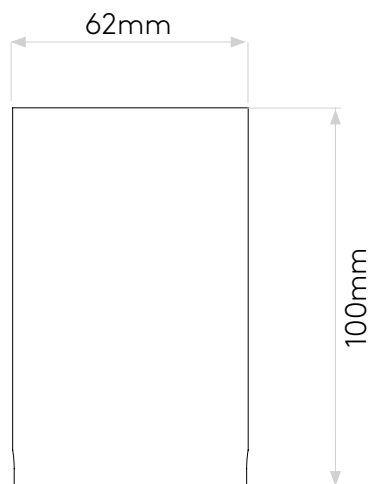

Please note that some dimensions may vary slightly due to manufacturing tolerances, this includes cable entry and fixing holes

Veuillez noter que certaines dimensions peuvent varier légèrement en raison des tolérances de fabrication, y compris l'entrée de câble et les trous de fixation.

Bitte beachten Sie, dass die Maße Fertigungstoleranzen unterliegen und daher in geringem Umfang von der angegebenen Größe abweichen können. Dies gilt auch für Kabeleingänge und Befestigungslöcher.

Si prega notare che possono esserci piccole variazioni in alcune dimensioni dovute alle tolleranze di produzione, queste includono l'ingresso del cavo e i fori di fissaggio.