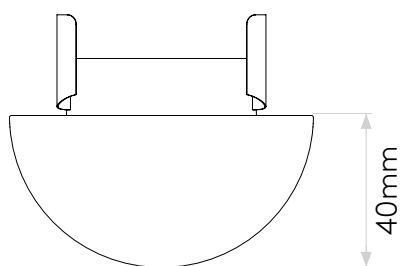

Please note that some dimensions may vary slightly due to manufacturing tolerances, this includes cable entry and fixing holes

Veuillez noter que certaines dimensions peuvent varier légèrement en raison des tolérances de fabrication, y compris l'entrée de câble et les trous de fixation.

Bitte beachten Sie, dass die Maße Fertigungstoleranzen unterliegen und daher in geringem Umfang von der angegebenen Größe abweichen können. Dies gilt auch für Kabeleingänge und Befestigungslöcher.

Si prega notare che possono esserci piccole variazioni in alcune dimensioni dovute alle tolleranze di produzione, queste includono l'ingresso del cavo e i fori di fissaggio.