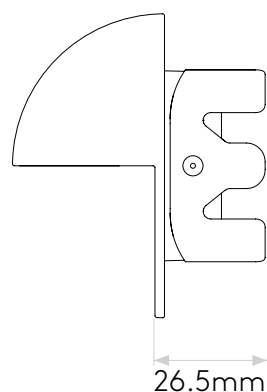

Please note that some dimensions may vary slightly due to manufacturing tolerances, this includes cable entry and fixing holes

Veuillez noter que certaines dimensions peuvent varier légèrement en raison des tolérances de fabrication, y compris l'entrée de câble et les trous de fixation.

Bitte beachten Sie, dass die Maße Fertigungstoleranzen unterliegen und daher in geringem Umfang von der angegebenen Größe abweichen können. Dies gilt auch für Kabeleingänge und Befestigungslöcher.

Si prega notare che possono esserci piccole variazioni in alcune dimensioni dovute alle tolleranze di produzione, queste includono l'ingresso del cavo e i fori di fissaggio.