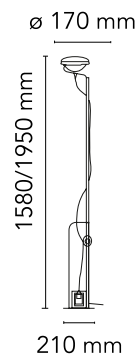

Are you a professional and your project needs consulting and support?

[BOOK AN APPOINTMENT](#)

Main specifications

Mounting	Floor
Environments	Indoor dry location
Light Source Type	Bulb
Lamp category	LED retrofit
Lamp holders	Gx16d
Number of heads	1
Power (W)	25

Physical

Colour	Matte Black
Cord length (mm)	2470
Net weight (kg)	8.2
Package height (mm)	1620
Package width (mm)	260
Package length (mm)	290
Package volume (m3)	0.12
IP internal	20

Download

[Mounting instructions](#) PDF

[Spare Parts](#) PDF

Photometric Files

[LDT / IES](#) LDT

Technical Drawings

[2D](#) ZIP

[3D](#) ZIP

Schematic light drawing

Beam Angle: 22°

h(m)	E(lx)	D(m)
1	24103	0.39
2	6026	0.79
3	2678	1.18
4	1506	1.58
5	964	1.97

Luminous flux Luminaire
3840 lm

Photometric

Lighting type	Indirect
Light distribution	Roto symmetric
Extreme cut off	No

Electrical