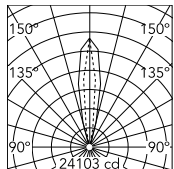

Physical

Colour	Matte Black
Cord length (mm)	2470
Net weight (kg)	8.2
Package height (mm)	1620
Package width (mm)	260
Package length (mm)	290
Package volume (m3)	0.12
IP internal	20

Download

[Mounting instructions](#) PDF

[Spare Parts](#) PDF

Photometric Files

[LDT / IES](#) LDT

Technical Drawings

[2D](#) ZIP

[3D](#) ZIP

Schematic light drawing

Beam Angle: 22°

h(m)	E(lx)	D(m)
1	24103	0.39
2	6026	0.79
3	2678	1.18
4	1506	1.58
5	964	1.97

Luminous flux Luminaire
3840 lm

Photometric

Lighting type	Indirect
Light distribution	Roto symmetric
Extreme cut off	No

Electrical