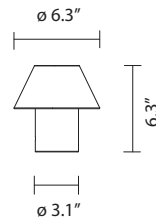

PETRA M PE
by Jordi Veciana, 2020

Table lamp. Base and diffuser in alabaster. Dimmer placed in the electrical cord.

Type: Table lamp

Environment: Indoor

Structure: Alabaster

Voltage: 120 V

Dimmer: included

Supply: Electrical cord with plug

Cable length: 78.7"

Light source: E26 LED FILAMENT A45 4W 2700K DIMM

We recommend using dimmable led bulbs with filament.

Other led bulbs may flicker when dimmed in the lower range

Do not use incandescent bulbs, alabaster is damaged when exposed to high temperatures

PETRA M PE

219030100035 **alabaster**

☐ IP-20

2.2 kg
2.4 kg