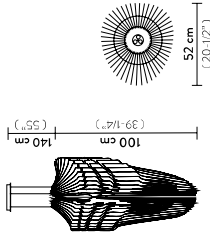

CAPSULE COLLECTION Series of 99

SUSPENSION

Bulbs: 3 X 12W LED Filament - E27 or E26
 + 1 X 11 W Spot LED - E27 or E26

maximum cable length 140 cm (55'')

Made of: Cristalflex® / Lentiflex®

THE AUTHENTICITY OF EACH PIECE IS GUARANTEED
 NUMERICALLY, STATED ON THE LAMP AND ID CARD.