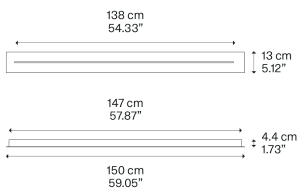

Track System

Model Long Lights

The linear *track system* is a structure in matte white metal for suspension lights. This system offers different linear composition possibilities with a varying number of light fixtures depending on the installation method chosen, i.e. suspension aligned in height or decentralised suspension.

Long Lights

System

Track System

Structure: Metal

Color	Code	Code
Matte White – 9010	100030	100030
Matte Black – 9005	100067	100067

Net weight: 8.80 kg

Parcels: 1

CE