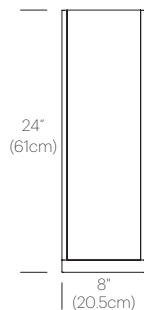

DIMENSIONS

CORTINA 24