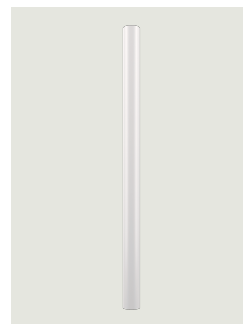

A-Tube large