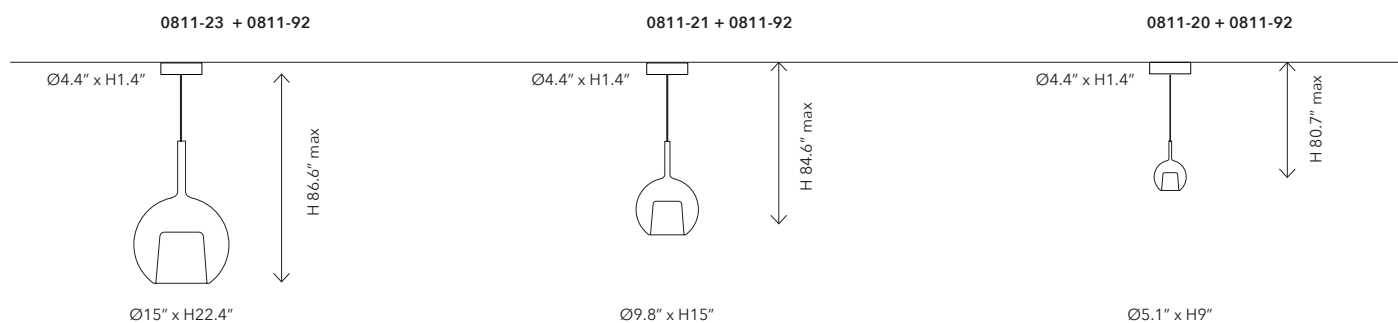

Technical Drawing