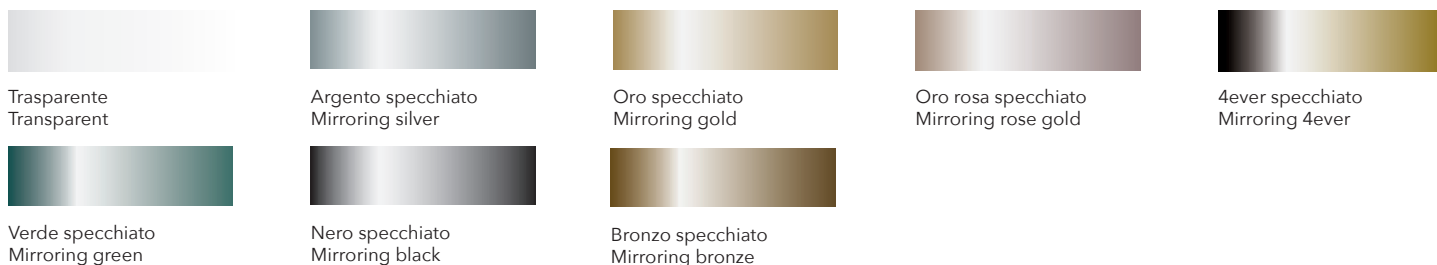

Technical Drawing

Finishes

Canopies

NOTE:

All luminaires can only be sold with the single rosettes or with the multiple plates.
The reverse is also true: rosettes and multiple plates cannot be sold separately from pendants.
All fixture are tested and guaranteed in their entirety: pendant + rosette or pendant(s) + multiplate.
Any unauthorized installation will not be deemed compliant.