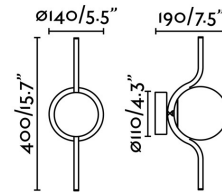

Specifications

Bulb:	LED 6W 2700K 570 lm
Bulb included:	Yes
Transformer:	Driver
Transformer included:	Yes
Voltage:	100-240V
Operating Frequency:	
IP:	20
Class:	I
Material:	Aluminium and opal glass diffuser
Designer:	NAHTRANG
Recommended bulb:	
Length:	140 mm
Net Width:	190 mm
Height:	400 mm
Net Weight:	1.90 kg
Volume:	0.01900 m3