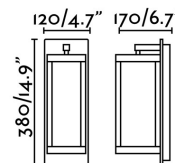

KERALA LED Dark grey wall lamp

Ref. 74453

Wall lamp for exterior lighting in classic style. This wall lamp is designed to illuminate the garden or the entrance of the house .

Specifications

Bulb:	SMD LED 13W 3000K 600Lm
Bulb included:	Yes
Transformer:	Driver
Transformer included:	Yes
Voltage:	100-240V
Operating Frequency:	
IP:	54
Class:	I
Material:	Aluminium and glass diffuser
Recommended bulb:	
Length:	170 mm
Net Width:	120 mm
Height:	380 mm
Net Weight:	2.25 kg
Volume:	0.01790 m3