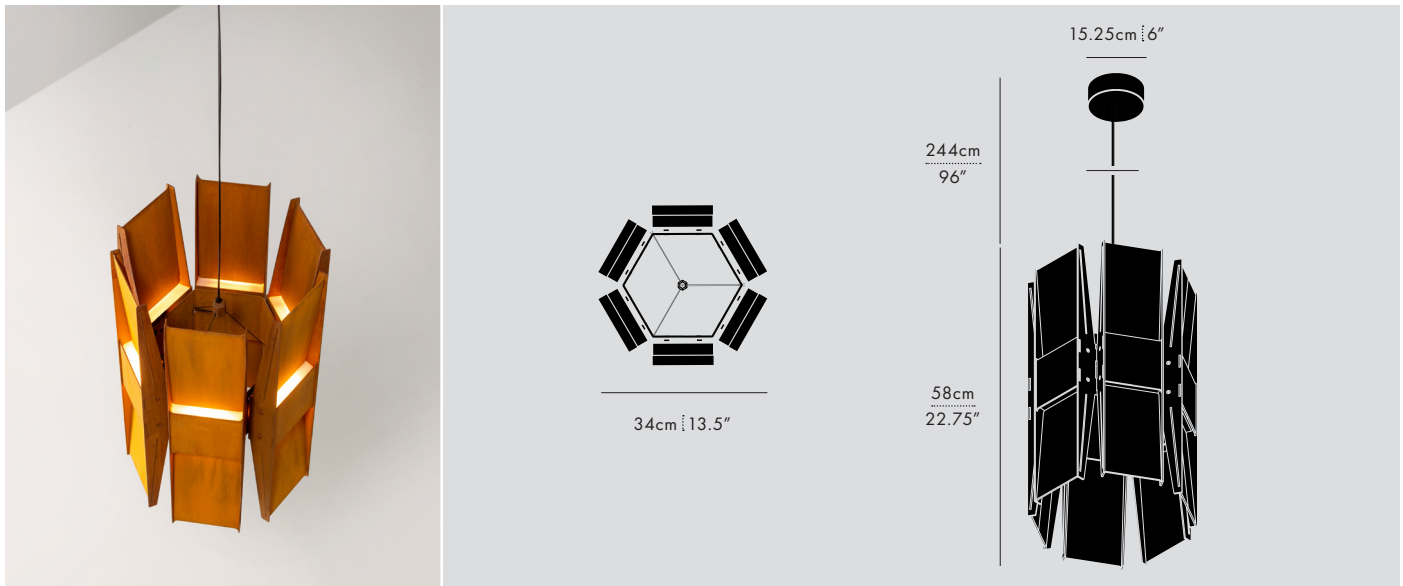

VECTOR 6 - P

PENDANT / DESIGNER: LUKAS PEET / 2023

A-N-D

MANUFACTURED IN CANADA

A-N-D.COM

VEC-6-P-WS-ELV-120

VISIT [A-N-D.COM](https://www.a-n-d.com) FOR 3D MODELS INCLUDING REVIT/IES.

DESCRIPTION

Cut from precise paths, several panels are fitted together to create a slender rectilinear section known as the Vector, which directs light to wash down its inner sloped surfaces, proffering a gradient effect.

TYPE

Pendant

DIMENSIONS

- Luminaire: 58cm x 34cm / 22.75" x 13.5"
- Adjustable cord length: 244cm / 96"
- CUSTOM LENGTH AVAILABLE

CERTIFICATIONS

* APPLICATION: DRY INDOOR LOCATION ONLY

TECHNICAL INFORMATION

- Input Voltage: 110-120V, 220-240V, 110-277V
- Power Supply: Phase dimming, 0-10V, DALI

MATERIALS

- Steel

FINISHES

SERIES	SIZE	TYPE	FINISH	PS	VOLTAGE IN
VEC	6	P	☐ BS (BLACK STEEL)	☐ ELV	☐ 120
			☐ WS (WEATHERED STEEL)	☐ 010	☐ 230
			☐ PS (POLISHED STAINLESS STEEL)	☐ DAL	☐ 277*

*277 ONLY AVAILABLE WITH 010