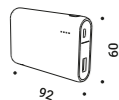

### Driver with plug / Alimentatore con spina

Not included

Matt Black

Input 110-240V - 50/60Hz  
Output 5V DC - 2A - 10W - IP20

1Z0000088

Other accessories / Altri accessori

### USB to USB-C cable / Cavo da USB a USB-C

Included

Matt Black

Length 1 m

1Z0000132