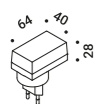

Optional accessories / Accessori opzionali

Drivers / Alimentatori