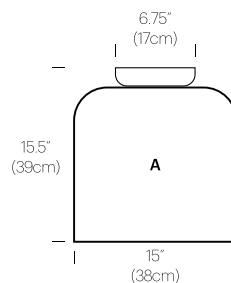

## DIMENSIONS

## PACKAGING WEIGHT AND DIMENSIONS

Totem A:	8LBS	20" X 20" X 20"
(Shade)	3.6KGS	50cm X 50cm X 50cm
Totem B:	6.5LBS	17" X 17" X 15"
(Shade)	3KGS	43cm X 43cm X 38cm
Totem C:	4LBS	16.5" X 16.5" X 10"
(Shade)	1.8KGS	42cm X 42cm X 25cm
Totem D:	3.3LBS	22" X 22" X 9"
(Shade)	1.5KGS	56cm X 56cm X 23cm

### TOTEM FLUSH

 <p>14" (35.5cm)</p> <p>15" (38cm)</p> <p>A</p>	 <p>10" (25.4cm)</p> <p>13" (33cm)</p> <p>B</p>	 <p>4.25" (10.75cm)</p> <p>12" (30.5cm)</p> <p>C</p>	 <p>3.5" (8.9cm)</p> <p>17" (43.2cm)</p> <p>D</p>
 <p>15" (38cm)</p> <p>14" (35.5cm)</p> <p>A</p>	 <p>13" (33cm)</p> <p>10" (25.4cm)</p> <p>B</p>	 <p>12" (30.5cm)</p> <p>4.25" (10.75cm)</p> <p>C</p>	 <p>17" (43.2cm)</p> <p>3.5" (8.9cm)</p> <p>D</p>
 <p>15" (38cm)</p> <p>28" (71cm)</p> <p>AA</p>	 <p>15" (38cm)</p> <p>24" (61cm)</p> <p>BA</p>	 <p>15" (38cm)</p> <p>18.25" (46.5cm)</p> <p>CA</p>	 <p>17" (43.2cm)</p> <p>17.5" (44.45cm)</p> <p>DA</p>
 <p>15" (38cm)</p> <p>24" (61cm)</p> <p>AB</p>	 <p>13" (33cm)</p> <p>20" (51cm)</p> <p>BB</p>	 <p>13" (33cm)</p> <p>14.25" (36cm)</p> <p>CB</p>	 <p>17" (43.2cm)</p> <p>13.5" (34.25cm)</p> <p>DB</p>
 <p>15" (38cm)</p> <p>18.25" (46.5cm)</p> <p>AC</p>	 <p>13" (33cm)</p> <p>14.25" (36cm)</p> <p>BC</p>	 <p>12" (30.5cm)</p> <p>8.5" (21.5cm)</p> <p>CC</p>	 <p>17" (43.2cm)</p> <p>7.75" (20cm)</p> <p>DC</p>
 <p>17" (43.2cm)</p> <p>17.5" (44.45cm)</p> <p>AD</p>	 <p>17" (43.2cm)</p> <p>13.5" (34.25cm)</p> <p>BD</p>	 <p>17" (43.2cm)</p> <p>7.75" (20cm)</p> <p>CD</p>	 <p>17" (43.2cm)</p> <p>7" (17.5cm)</p> <p>DD</p>