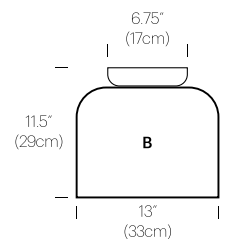

## DIMENSIONS

## PACKAGING WEIGHT AND DIMENSIONS

Totem A:	8LBS	20" X 20" X 20"
(Shade)	3.6KGS	50cm X 50cm X 50cm
Totem B:	6.5LBS	17" X 17" X 15"
(Shade)	3KGS	43cm X 43cm X 38cm
Totem C:	4LBS	16.5" X 16.5" X 10"
(Shade)	1.8KGS	42cm X 42cm X 25cm
Totem D:	3.3LBS	22" X 22" X 9"
(Shade)	1.5KGS	56cm X 56cm X 23cm

### TOTEM FLUSH

 <p>14" (35.5cm)</p> <p>15" (38cm)</p> <p>A</p>	 <p>10" (25.4cm)</p> <p>13" (33cm)</p> <p>B</p>	 <p>4.25" (10.75cm)</p> <p>12" (30.5cm)</p> <p>C</p>	 <p>3.5" (8.9cm)</p> <p>17" (43.2cm)</p> <p>D</p>
 <p>15" (38cm)</p> <p>14" (35.5cm)</p> <p>A</p>	 <p>13" (33cm)</p> <p>10" (25.4cm)</p> <p>B</p>	 <p>12" (30.5cm)</p> <p>4.25" (10.75cm)</p> <p>C</p>	 <p>17" (43.2cm)</p> <p>3.5" (8.9cm)</p> <p>D</p>
 <p>15" (38cm)</p> <p>28" (71cm)</p> <p>AA</p>	 <p>15" (38cm)</p> <p>24" (61cm)</p> <p>BA</p>	 <p>15" (38cm)</p> <p>18.25" (46.5cm)</p> <p>CA</p>	 <p>17" (43.2cm)</p> <p>17.5" (44.45cm)</p> <p>DA</p>
 <p>15" (38cm)</p> <p>24" (61cm)</p> <p>AB</p>	 <p>13" (33cm)</p> <p>20" (51cm)</p> <p>BB</p>	 <p>13" (33cm)</p> <p>14.25" (36cm)</p> <p>CB</p>	 <p>17" (43.2cm)</p> <p>13.5" (34.25cm)</p> <p>DB</p>
 <p>15" (38cm)</p> <p>18.25" (46.5cm)</p> <p>AC</p>	 <p>13" (33cm)</p> <p>14.25" (36cm)</p> <p>BC</p>	 <p>12" (30.5cm)</p> <p>8.5" (21.5cm)</p> <p>CC</p>	 <p>17" (43.2cm)</p> <p>7.75" (20cm)</p> <p>DC</p>
 <p>17" (43.2cm)</p> <p>17.5" (44.45cm)</p> <p>AD</p>	 <p>17" (43.2cm)</p> <p>13.5" (34.25cm)</p> <p>BD</p>	 <p>17" (43.2cm)</p> <p>7.75" (20cm)</p> <p>CD</p>	 <p>17" (43.2cm)</p> <p>7" (17.5cm)</p> <p>DD</p>