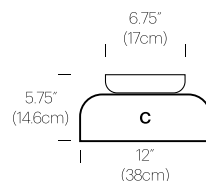

DIMENSIONS

TOTEM FLUSH