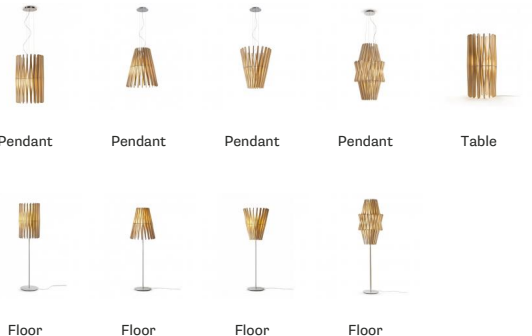

In the same family