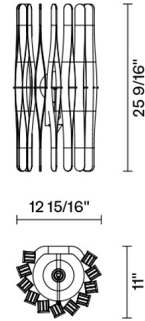

Stick

F23D02A69

Matali Crasset

Fixture Type

Project Name

Dimensions

Description

For this wall lamp the light is discreetly diffused from a frame decorated with laths of Ayous wood. Structure and stem in powderpainted metal, or structure in powder-painted metal with stem in Toulipier wood.

Voltage

120V

Dimmable

TRIAC

Specs

DRY

Light source

LED 1x8.5W-120°
3000K
800 Cri >80