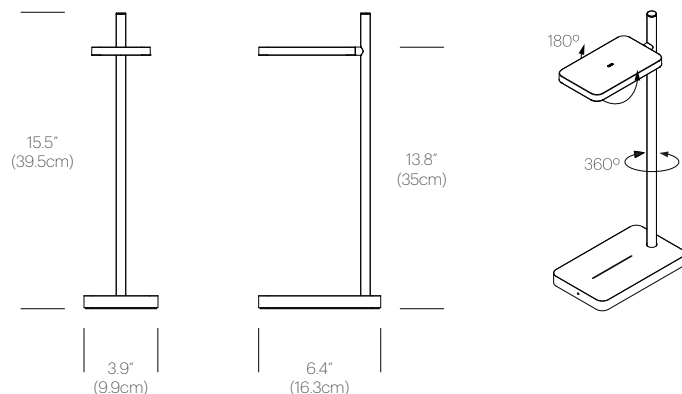

## PACKAGING WEIGHT AND DIMENSIONS

TALIA TABLE:	3.2LBS	18" X 8.1" X 2.2"
	1.5KG	45.9cm X 20.5cm X 5.6cm

## DIMENSIONS

TALIA

## PACKAGING WEIGHT AND DIMENSIONS

TALIA FLOOR:	7.5LBS	33.2" X 11.9" X 2.1"
	3.5KG	84.2cm X 30.2cm X 5.3cm

## DIMENSIONS