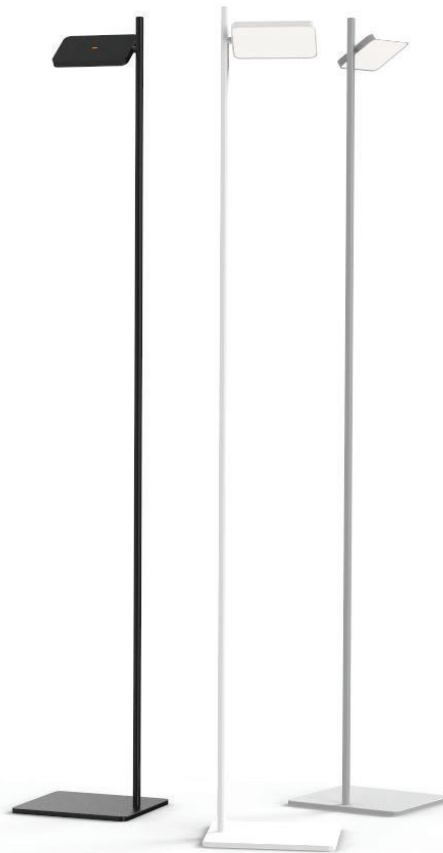

TALIA FLOOR

DESCRIPTION

A minimal and personal sized LED floor light companion that offers 360° plus light adjustment . A perfect accessory to suit any lifestyle.

FIXTURE TYPE

Floor

LIGHT SOURCE

Flat Panel LED

LIGHT CONTROL

Full range dim control (100% - 10%) optical switch

FEATURES

360° post rotation

ADA compliant

Flat Panel LED

6-hour power saving auto-off timer

PRODUCT CODES

Talia Floor (White)	TALI FLR WHT
Talia Floor (Black)	TALI FLR BLK
Talia Floor (Grey)	TALI FLR GRY
Talia Floor (White/Silver Post)	TALI FLR WHT/SLV
Talia Floor (Black/Brass Post)	TALI FLR BLK/BRA
Talia Floor (Grey/Silver Post)	TALI FLR GRY/SLV

SPECIFICATIONS

Voltage: 120 - 240V 50-60Hz

Power consumption: 6.8W MAX

Color temperature: 3000K

Luminosity: 350 Lumens

Luminaire efficacy: 51 Lumens/Watt

Color Rendition Index: 90 CRI

Cable length: 6' (183cm)

Power supply: 24W

1 year warranty

CERTIFICATIONS

Intertek

PACKAGING WEIGHT AND DIMENSIONS

TALIA FLOOR:	7.5LBS	33.2" X 11.9" X 2.1"
	3.5KG	84.2cm X 30.2cm X 5.3cm