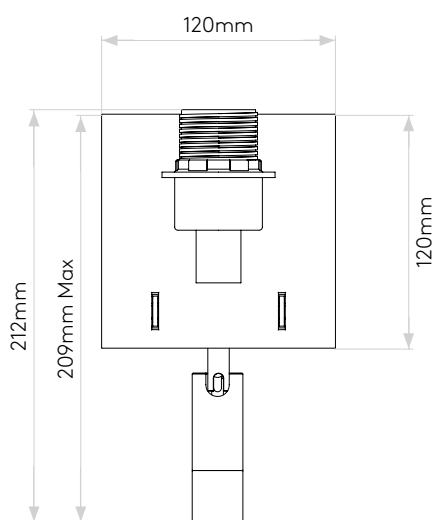

Please note that some dimensions may vary slightly due to manufacturing tolerances, this includes cable entry and fixing holes

Veuillez noter que certaines dimensions peuvent varier légèrement en raison des tolérances de fabrication, y compris l'entrée de câble et les trous de fixation.

Bitte beachten Sie, dass die Maße Fertigungstoleranzen unterliegen und daher in geringem Umfang von der angegebenen Größe abweichen können. Dies gilt auch für Kabeingänge und Befestigungslöcher.

Si prega notare che possono esserci piccole variazioni in alcune dimensioni dovute alle tolleranze di produzione, queste includono l'ingresso del cavo e i fori di fissaggio.