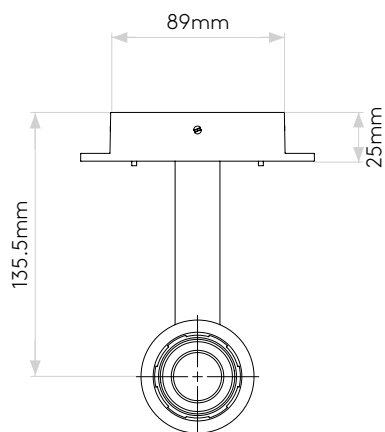

Please note that some dimensions may vary slightly due to manufacturing tolerances, this includes cable entry and fixing holes

Veuillez noter que certaines dimensions peuvent varier légèrement en raison des tolérances de fabrication, y compris l'entrée de câble et les trous de fixation.

Bitte beachten Sie, dass die Maße Fertigungstoleranzen unterliegen und daher in geringem Umfang von der angegebenen Größe abweichen können. Dies gilt auch für Kabeingänge und Befestigungslöcher.

Si prega notare che possono esserci piccole variazioni in alcune dimensioni dovute alle tolleranze di produzione, queste includono l'ingresso del cavo e i fori di fissaggio.