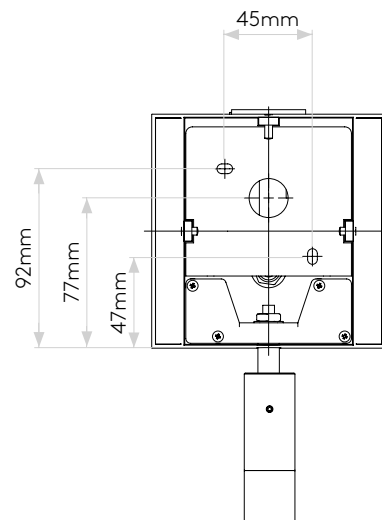

Please note that some dimensions may vary slightly due to manufacturing tolerances, this includes cable entry and fixing holes

Veuillez noter que certaines dimensions peuvent varier légèrement en raison des tolérances de fabrication, y compris l'entrée de câble et les trous de fixation.

Bitte beachten Sie, dass die Maße Fertigungstoleranzen unterliegen und daher in geringem Umfang von der angegebenen Größe abweichen können. Dies gilt auch für Kabeingänge und Befestigungslöcher.

Si prega notare che possono esserci piccole variazioni in alcune dimensioni dovute alle tolleranze di produzione, queste includono l'ingresso del cavo e i fori di fissaggio.