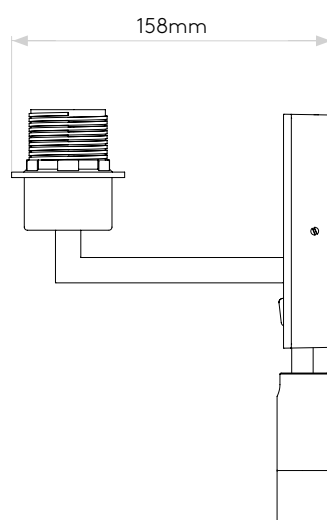

Please note that some dimensions may vary slightly due to manufacturing tolerances, this includes cable entry and fixing holes

Veuillez noter que certaines dimensions peuvent varier légèrement en raison des tolérances de fabrication, y compris l'entrée de câble et les trous de fixation.

Bitte beachten Sie, dass die Maße Fertigungstoleranzen unterliegen und daher in geringem Umfang von der angegebenen Größe abweichen können. Dies gilt auch für Kabeingänge und Befestigungslöcher.

Si prega notare che possono esserci piccole variazioni in alcune dimensioni dovute alle tolleranze di produzione, queste includono l'ingresso del cavo e i fori di fissaggio.