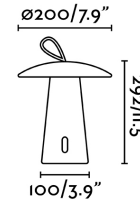

## TASK LED White portable lamp

Ref. 70914

TASK is an outdoor portable light with LED technology. It has a fun design that is reminiscent of a mushroom and has a leather handle to facilitate its transport. The light, which is projected indirectly, is warm and can be regulated in three intensities. As it is portable, it is recharged with a mini USB cable (included) and its autonomy depends on consumption: -100% intensity 6 hours of autonomy. -40% intensity 15 hours autonomy. -10% intensity 80 hours autonomy. Complete charging time is 4-5 hours and in order to put it outside, it is important to cover the USB closure with the protector.

### Specifications

<b>Bulb:</b>	SMD 3000K 263Lm CRI>80
<b>Bulb included:</b>	Yes
<b>Transformer:</b>	Driver
<b>Transformer included:</b>	Yes
<b>Voltage:</b>	
<b>Operating Frequency:</b>	
<b>IP:</b>	54
<b>Class:</b>	I
<b>Material:</b>	Aluminium and PC diffuser
<b>Recommended bulb:</b>	
<b>Height:</b>	292 mm
<b>Diameter:</b>	197 Ø
<b>Net Weight:</b>	1.30 kg
<b>Volume:</b>	0.01882 m3