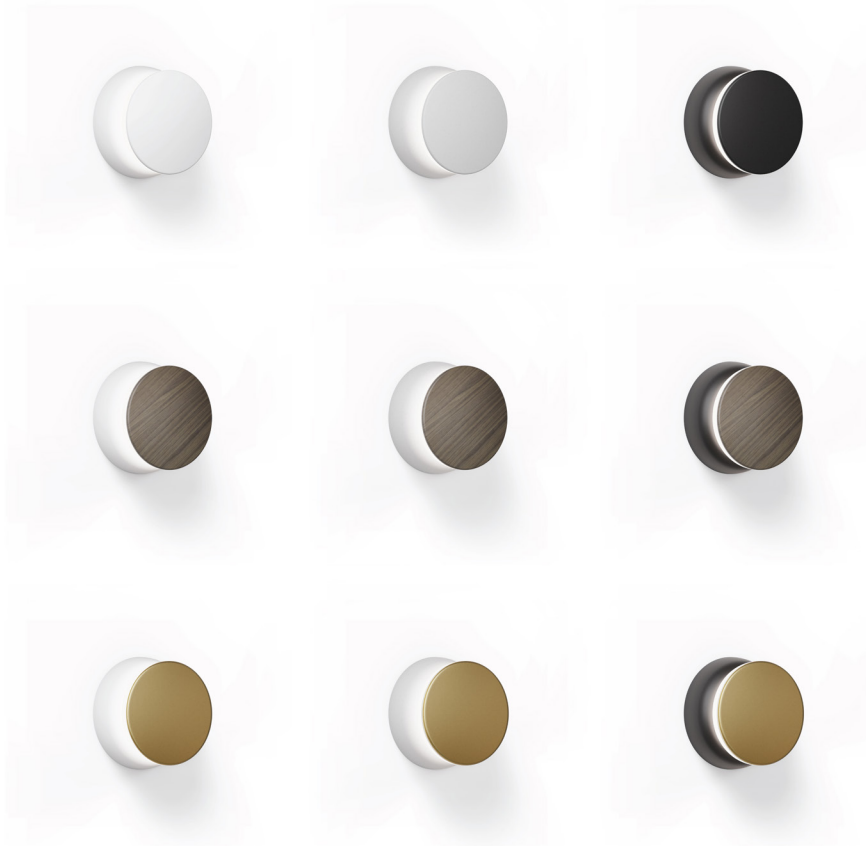

TOTEM PUCK

DESCRIPTION

Totem Puck takes its elegant undulating form from its pendant and table counterparts and seamlessly ushers a captivating light unto any wall or ceiling. This compact and versatile luminaire features glare-free illumination with field-selectable CCT LED (2700K / 3000K / 3500K) and is available in Matte White, Dove Gray and Black. For a premium touch, faceplates in Walnut Essence and Brass are available to complement the base finishes. Ideal for lining hallway corridors or providing soft indirect illumination for modern living areas, bathrooms, and bedrooms. Totem Puck is also available with add-on glass diffusers. Totem Wall's modular design is ADA compliant and ideal for lining corridors, living areas and bedroom spaces for hospitality and residential spaces alike.

Luminosity: 500 Lumens

Luminaire efficacy: 62.5 Lumens/Watt

Color Rendition Index: 90 CRI

ADA compliant

IP Rating: IP44

CERTIFICATIONS

FINISHES

CANOPY

MATTE WHITE

MATTE GREY

MATTE BLACK

FACEPLATE

MATTE WHITE

MATTE GREY

MATTE BLACK

BRASS

WALNUT ESSENCE

PRODUCT CODES

| | |
|---|-------------------|
| Totem Puck (White/White) | TOTE PUCK WHT/WHT |
| Totem Puck (Grey/Grey) | TOTE PUCK GRY/GRY |
| Totem Puck (Black/Black) | TOTE PUCK BLK/BLK |
| For Premium Faceplates enter BRA or WAL in blank space. | |
| Totem Puck (White/) | TOTE PUCK WHT/ |
| Totem Puck (Grey/) | TOTE PUCK GRY/ |
| Totem Puck (Black/) | TOTE PUCK BLK/ |