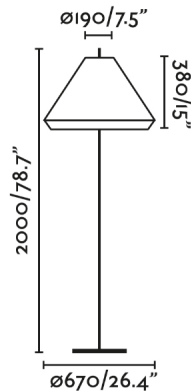

General characteristics

Fixation	Floor
Type	II
IP	44
voltage	100V-240V
Hertz	50/60Hz
Cable meters	2000mm
Power	15W

Material

Body/Structure	Aluminium
Diffuser	PEMD
Screen	Textilene

Finish

Body/Structure	Dark Grey
Diffuser	Opal
Screen	Cream