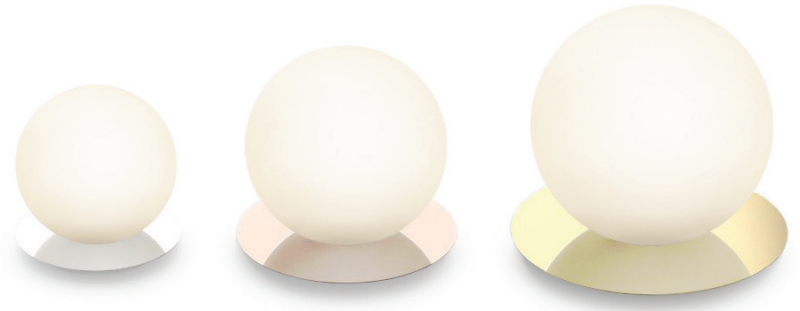

BOLA SPHERE TABLE

DESCRIPTION

The Bola Sphere Table series fuses an elegant blown opal glass sphere with a mirrored disc base in polished stainless steel to give the illusion of a floating orb in space. Taking its cues from the Bola Family Collection, the new table version brings this magical combination to a table surface, allowing for full range dimming and is available in 3 distinct globe sizes: 8" (20cm), 10" (25.5cm), and 12" (30.5cm). Its mating base is available in 3 corresponding diameters: 9.5" (24cm), 12" (30.5cm), and 14" (36cm) in 4 exquisite finishes: chrome, brass, rose gold and gunmetal. Each finish provides a distinct personality for any residential, contract, or hospitality environment. Bola Sphere Table is now available with a larger 16" (40cm) globe!

FIXTURE TYPE

Table

LIGHT SOURCE

(1) A19 LED Bulb (included)

LIGHT CONTROL

In-line dimmer

FEATURES

Fully dimmable

SPECIFICATIONS

Voltage: 120V or 240V, 50/60Hz

Power Consumption:

LED Warm Dim Bulb: 9.5W (60W equivalent)

Color Temperature: 2700 - 2200K

Luminosity: 800 Lumens

Luminaire Efficacy: 84 Lumens/Watt MAX

Cord Length: 6' (1.8m)

NOTES

Custom requests can be considered on volume orders

FINISHES

BOLA SPHERE

CHROME

BRASS

ROSE GOLD

GUNMETAL