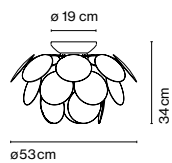

Discocó C53