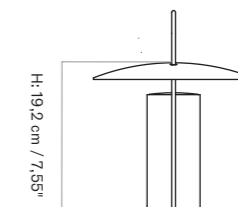

DIMMER  
Yes (3 step)

CANOPY  
N / A

CORD MATERIAL AND COLOUR  
USB cord with magnetic connector. Comes  
without charger plug.

CORD LENGTH  
70 cm / 27,6"

CLASSIFICATION  
IP44, Class III

CERTIFICATIONS  
CE and ETL certified, tests can be obtained  
upon request.

PACKAGING TYPE  
Gift box

PACKAGING MEASUREMENTS  
(H × W × D)  
25,5 cm × 25,7 cm × 31,6 cm /  
10" × 10" × 8"

MATERIALS & MAINTENANCE  
Please visit [audocph.com](http://audocph.com) for materials, care  
and maintenance instructions.

Ø: 21,2 cm / 8,34"

Ø: 7,5 cm / 2,95"

H: 19,2 cm / 7,55"