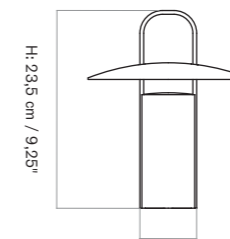

PRODUCTION PROCESS  
Spun aluminium shade with aluminium  
extruded body.

MATERIALS  
Aluminium, ABS

WEIGHT  
0,81 KG / 1,78 LB

VOLTAGE  
CE: 220-230 V (Plug: 5 V)  
US: 110-130 V (Plug: 5 V)

LIGHT SOURCE  
Replaceable LED  
2,5 W

DIMMER  
Yes (3 step)

CANOPY  
N / A

CORD MATERIAL AND COLOUR  
USB cord with magnetic connector. Comes  
without charger plug.

CORD LENGTH  
70 cm / 27,6"

CLASSIFICATION  
IP44, Class III

CERTIFICATIONS  
CE and ETL certified, tests can be obtained  
upon request.

PACKAGING TYPE  
Gift box

PACKAGING MEASUREMENTS  
(H × W × D)  
25,5 cm × 25,7 cm × 31,6 cm /  
10" × 10" × 8"

MATERIALS & MAINTENANCE  
Please visit [audocph.com](http://audocph.com) for materials, care  
and maintenance instructions.

Ø: 21,2 cm / 8,34"

Ø: 7,5 cm / 2,95"

H: 19,2 cm / 7,55"