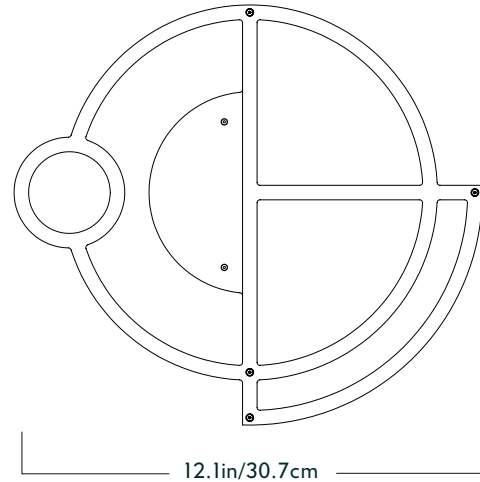

Mounting Dimensions

Moonrise

Series
Moonrise

Product
Sconce 01

Dimensions
H 10.8in/27.5cm x W 12.1in/30.7cm x
D 4in/10.16cm

Weight
5lb/2.3kg

Sconce 01

Materials
Acrylic, Steel, Aluminum

Finishes/Colors
Brushed Brass, Black

Driver Location
Driver located in lighting fixture

Certifications
ADA compliant
UL, cUL (120V)
CE (240V)

120/277V Illumination
Integrated LED
Wattage: 20 Watts
Lumens: 1,500 Lumens est.
Color Temperature: 2700K, CRI 90+
LED Lifetime: 50,000 Hours est.
Dimming: 120V - TRIAC, ELV, 0-10V
277V - 0-10V only

240V Illumination
Integrated LED
Wattage: 20 Watts
Lumens: 1,500 Lumens est.
Color Temperature: 2700K, CRI 90+
LED Lifetime: 50,000 Hours est.
Dimming: 0-10V
(DALI dimming available upon request)

Fixture Mounting
Designed to be mounted on standard
4in. Electrical Box.
Two #8-32 screws included.
Additional mounting hardware provided
for 240V versions.