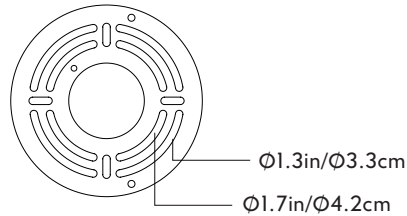

Mounting Dimensions

Moonrise

Series
Moonrise

Product
Sconce 01

Dimensions
H 10.8in/27.5cm x W 12.1in/30.7cm x
D 4in/10.16cm

Weight
5lb/2.3kg

Sconce 01

Materials
Acrylic, Steel, Aluminum

Finishes/Colors
Brushed Brass, Black

Driver Location
Driver located in lighting fixture

Certifications
ADA compliant
UL, cUL (120V)
CE (240V)

120/277V Illumination
Integrated LED
Wattage: 20 Watts
Lumens: 1,500 Lumens est.
Color Temperature: 2700K, CRI 90+
LED Lifetime: 50,000 Hours est.
Dimming: 120V - TRIAC, ELV, 0-10V
277V - 0-10V only

240V Illumination
Integrated LED
Wattage: 20 Watts
Lumens: 1,500 Lumens est.
Color Temperature: 2700K, CRI 90+
LED Lifetime: 50,000 Hours est.
Dimming: 0-10V
(DALI dimming available upon request)

Fixture Mounting
Designed to be mounted on standard
4in. Electrical Box.
Two #8-32 screws included.
Additional mounting hardware provided
for 240V versions.