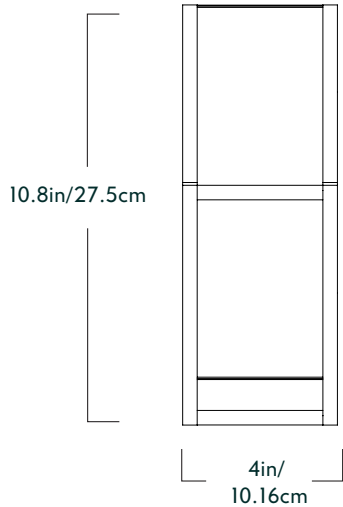

Mounting Dimensions

Moonrise

Series
Moonrise

Product
Sconce 01

Dimensions
H 10.8in/27.5cm x W 12.1in/30.7cm x
D 4in/10.16cm

Weight
5lb/2.3kg

Sconce 01

Materials
Acrylic, Steel, Aluminum

Finishes/Colors
Brushed Brass, Black

Driver Location
Driver located in lighting fixture

Certifications
ADA compliant
UL, cUL (120V)
CE (240V)

120/277V Illumination
Integrated LED
Wattage: 20 Watts
Lumens: 1,500 Lumens est.
Color Temperature: 2700K, CRI 90+
LED Lifetime: 50,000 Hours est.
Dimming: 120V - TRIAC, ELV, 0-10V
277V - 0-10V only

240V Illumination
Integrated LED
Wattage: 20 Watts
Lumens: 1,500 Lumens est.
Color Temperature: 2700K, CRI 90+
LED Lifetime: 50,000 Hours est.
Dimming: 0-10V
(DALI dimming available upon request)

Fixture Mounting
Designed to be mounted on standard
4in. Electrical Box.
Two #8-32 screws included.
Additional mounting hardware provided
for 240V versions.