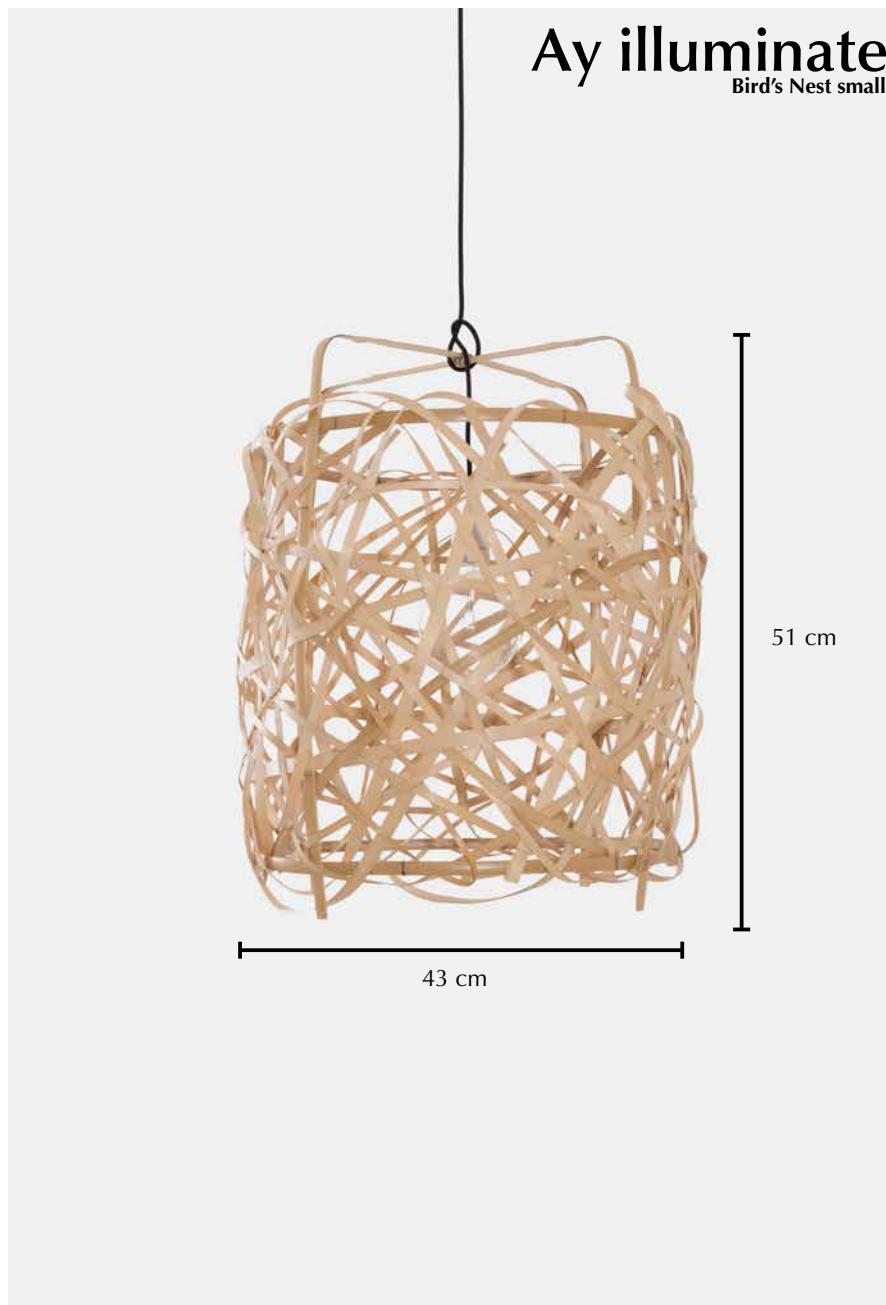

Bird's Nest small

Lamp

Ref. code (shade)	903.101.10
Ref. code (including pendant)	903.101.10/P
Product name	Bird's Nest small
Product family	Bird's Nest
Colour	Natural
Material	Bamboo
Size	ø 43 cm × 51 cm
Weight	0,6 kg
Country of origin	China
Design by	Ay illuminate
Packaging info	1 set of 3 (S/M/L) per box
Packaging dimension	72 cm × 72 cm × 78 cm
Packaging weight (including product)	4,5 kg

Pendant

Ref. code	100.010.01
Pendant material	Porcelain
Pendant fitting	E27 max. 60 watt
Pendant suitable for dimmer	Yes
Weight	458 grams
Cord length	300 cm
Cord material	Black textile covered
Ceiling rose diameter	ø 12,5 cm
Ceiling-rose material	Metal
Ceiling-rose colour	Black
Assembled in	The Netherlands
Packaging info	1 per box
Packaging dimension	17,5 cm × 17,5 cm × 11 cm
Packaging weight (including product)	541 grams
CE Certification	EN 60598