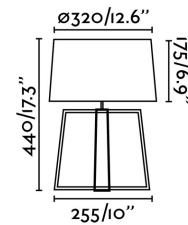

BLISS White table lamp

Ref. 28401

Light up your home with this modern table lamp made from wood and metal with a textile shade.

Specifications

Bulb:	1 x E27 60W
Bulb included:	No
Transformer:	
Transformer included:	No
Voltage:	100-240V
Operating Frequency:	
IP:	20
Class:	II
Material:	Wood and metal with a textile shade
Recommended bulb:	17463
Description of recommended Bulb:	BULB STANDARD MATT LED E27 7W 2700K 800Lm
Length:	320 mm
Net Width:	320 mm
Height:	440 mm
Diameter:	320 Ø
Net Weight:	1.58 kg
Volume:	0.03866 m3