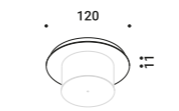

Optional accessories / Accessori opzionali

Suspension kits / Kit di sospensione