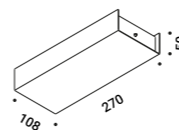

Ceiling driver / Driver da soffitto		Not included	
Matt White	Input 110-240V - 50/60Hz Output 24V - 60W - IP20 DALI - PUSH - 1-10V - TRIAC	Max 3 modules	1A4740300.00.05