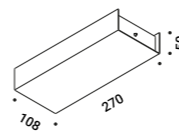

Compulsory accessories / Accessori obbligatori

Drivers / Alimentatori

Ceiling driver / Driver da soffitto		Not included	
Matt White	Input 220-240V - 50/60Hz Output 24V - 21W - IP20 DALI - PUSH - 1-10V - TRIAC	Max 1 module	1A4780300.00.05