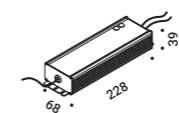

Driver / Alimentatore		Not included	
100-240V	24V/150W/IP67/1-10V	Max 6 modules	1Z1120500