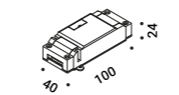

Suspension / Direct-Indirect / Indoor

Material	Metal - PMMA
Finish	.19 Polished Gold .28 Polished Black Chrome

Note Modular suspension luminaire. Adjustable along the horizontal axis. Transparent bar with refractive effect. LED module profile with matt black finish. Details with polished gold or black chrome finish. Matt white rose. Possibility for the luminaire to be powered by ENDLESS conductive tape and by dedicated voltage/current (Max 48V DC - Max 150W - Max 4A).

Apparecchio illuminante a sospensione componibile. Orientabile lungo l'asse orizzontale. Barra trasparente con effetto rifrattivo. Profilo del modulo LED con finitura nero opaco. Dettagli con finitura oro lucido o cromo nero. Rosone bianco opaco. Alimentabile anche con il tape conduttivo ENDLESS e tensione/corrente dedicata (Max 48V DC - Max 150W - Max 4A).

MAGIA - MODULE

19W
24V DC
2700K - 1272lm / 3000K - 1312lm
CRI >90
Driver not included

Polished Gold - 2700K
Polished Gold - 3000K
Polished Black Chrome - 2700K
Polished Black Chrome - 3000K

1A4721900.27.20
1A4721900.30.20
1A4722800.27.20
1A4722800.30.20

Compulsory accessories / Accessori obbligatori

Installation kits / Kit d'installazione

Wire guide / Guidacavo

Matt Black	1 Piece	1A3040400.00.00	Not included

Unipolar wire - 6 m / Cavo unipolare - 6 m

1 Piece - Max 60V DC	Max 3 modules	1A4730000.00.00	Not included

Suspension kits / Kit di sospensione

Recessed suspension kit for 12,5 mm plasterboard / Kit di sospensione da incasso per cartongesso 12,5 mm

Matt White	For electrical cables - 1 Piece Plasterboard cut-out Ø 44 mm Minimum space for mounting 70 mm	1X0000300.02.00	Not included
Matt Black	For electrical cables - 1 Piece Plasterboard cut-out Ø 44 mm Minimum space for mounting 70 mm	1X0000400.02.00