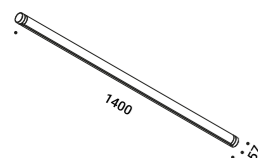

Suspension / Direct-Indirect / Indoor

Material	Metal - PMMA
Finish	.19 Polished Gold .28 Polished Black Chrome

Note Modular suspension luminaire. Adjustable along the horizontal axis. Transparent bar with refractive effect. LED module profile with matt black finish. Details with polished gold or black chrome finish. Matt white rose. Possibility for the luminaire to be powered by ENDLESS conductive tape and by dedicated voltage/current (Max 48V DC - Max 150W - Max 4A).

Apparecchio illuminante a sospensione componibile. Orientabile lungo l'asse orizzontale. Barra trasparente con effetto rifrattivo. Profilo del modulo LED con finitura nero opaco. Dettagli con finitura oro lucido o cromo nero. Rosone bianco opaco. Alimentabile anche con il tape conduttivo ENDLESS e tensione/corrente dedicata (Max 48V DC - Max 150W - Max 4A).

MAGIA - MODULE

19W
24V DC
2700K - 1272lm / 3000K - 1312lm
CRI >90
Driver not included

Polished Gold - 2700K
Polished Gold - 3000K
Polished Black Chrome - 2700K
Polished Black Chrome - 3000K

1A4721900.27.20
1A4721900.30.20
1A4722800.27.20
1A4722800.30.20

Compulsory accessories / Accessori obbligatori

Installation kits / Kit d'installazione

Wire guide / Guidacavo

Matt Black	1 Piece	1A3040400.00.00	Not included

Unipolar wire - 6 m / Cavo unipolare - 6 m

1 Piece - Max 60V DC	Max 3 modules	1A4730000.00.00	Not included

Suspension kits / Kit di sospensione

Recessed suspension kit for 12,5 mm plasterboard / Kit di sospensione da incasso per cartongesso 12,5 mm

Matt White	For electrical cables - 1 Piece Plasterboard cut-out Ø 44 mm Minimum space for mounting 70 mm	1X0000300.02.00	Not included
Matt Black	For electrical cables - 1 Piece Plasterboard cut-out Ø 44 mm Minimum space for mounting 70 mm	1X0000400.02.00	

Ceiling suspension kit / Kit di sospensione da soffitto

Matt White	For electrical cables - 1 Piece	1X0010300.02.00	Not included
Matt Black	For electrical cables - 1 Piece	1X0010400.02.00	

The sizes are expressed in millimeters.