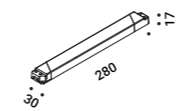

Driver / Alimentatore		Not included	
100-240V	24V/50W/IP20/ON/OFF	Max 1 module	1Z1120490