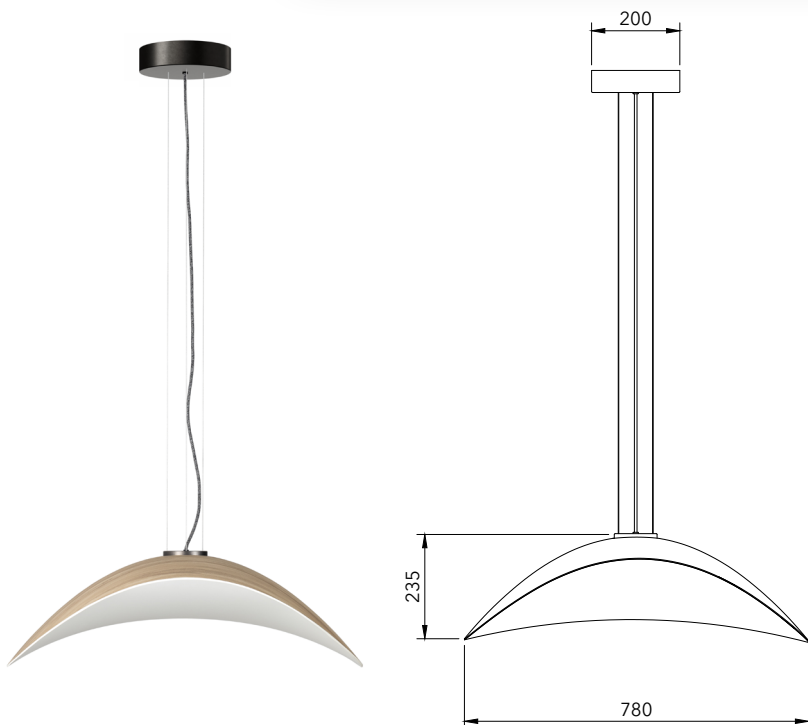

## INFINITY PENDANT

Design by Chiamonte Marin Studio, 2024

### STRUCTURE

Galvanic black

### SHADE

Matt black

Matt white

Walnut

<b>Mounting</b>	Ceiling	<b>Dimmable</b>	Yes (TRIAC, trailing edge)	<b>Marking</b>	CE IP20 F
<b>Environment</b>	Indoor	<b>Source</b>	Included 2700K	<b>Weight</b>	5 kgs
<b>Shade</b>	Fiber glass & polymer		Led COB 16w 2600lm	<b>Cord length</b>	2000mm adjustable. Other length on request.
<b>Frame</b>	Steel	<b>Voltage</b>	220-250V		