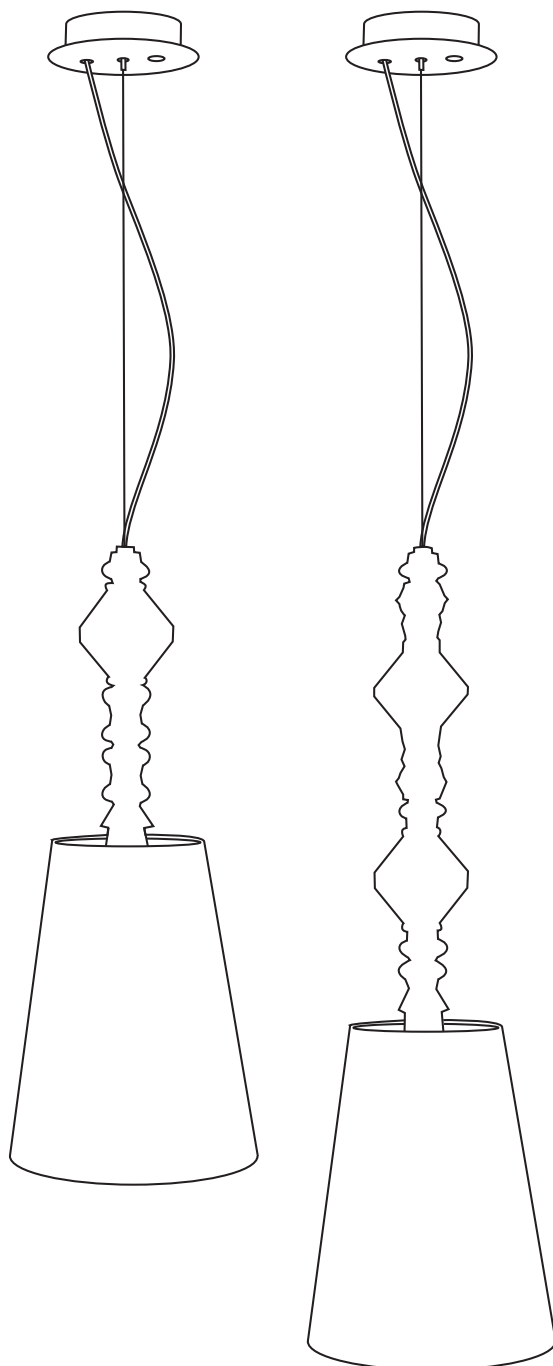

BELLE DE NUIT - PENDANT LAMP I & II INSTALLATION GUIDE

LLADRÓ[®]
Valencia - Spain

PENDANT LAMP I: REF. 01023363 / REF. 01023364 / REF. 01023365 / REF. 01023380 / REF. 01023381 / REF. 01023382
REF. 01023397 / REF. 01023398 / REF. 01023399 / REF. 01023414 / REF. 01023415 / REF. 01023416 / REF. 01023431
REF. 01023432 / REF. 01023433 / REF. 01023448 / REF. 01023449 / REF. 01023450

PENDANT LAMP II: REF. 01023366 / REF. 01023367 / REF. 01023368 / REF. 01023383 / REF. 01023384 / REF. 01023385
REF. 01023400 / REF. 01023401 / REF. 01023402 / REF. 01023417 / REF. 01023418 / REF. 01023419 / REF. 01023434
REF. 01023435 / REF. 01023436 / REF. 01023451 / REF. 01023452 / REF. 01023453