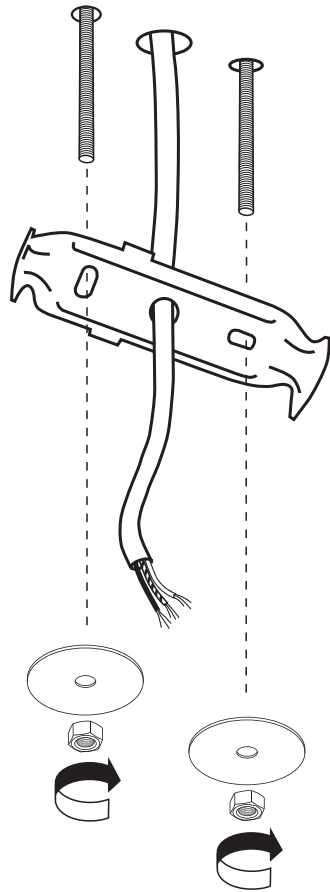

BELLE DE NUIT - PENDANT LAMP I & II INSTALLATION GUIDE

LLADRÓ[®]
Valencia - Spain

PENDANT LAMP I: REF. 01023363 / REF. 01023364 / REF. 01023365 / REF. 01023380 / REF. 01023381 / REF. 01023382
REF. 01023397 / REF. 01023398 / REF. 01023399 / REF. 01023414 / REF. 01023415 / REF. 01023416 / REF. 01023431
REF. 01023432 / REF. 01023433 / REF. 01023448 / REF. 01023449 / REF. 01023450

PENDANT LAMP II: REF. 01023366 / REF. 01023367 / REF. 01023368 / REF. 01023383 / REF. 01023384 / REF. 01023385
REF. 01023400 / REF. 01023401 / REF. 01023402 / REF. 01023417 / REF. 01023418 / REF. 01023419 / REF. 01023434
REF. 01023435 / REF. 01023436 / REF. 01023451 / REF. 01023452 / REF. 01023453

5

6

7

8

9