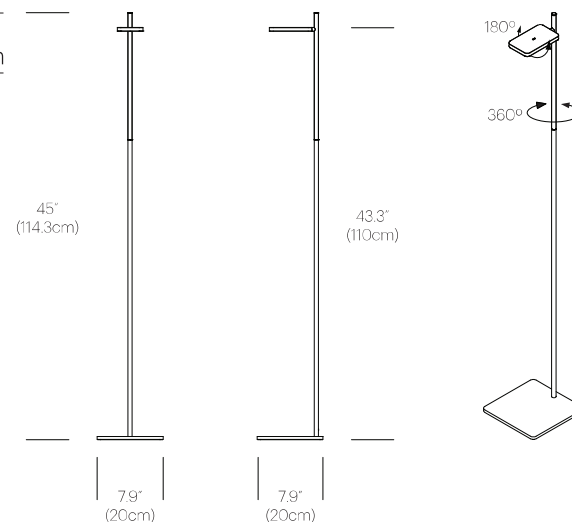

SPECIFICATIONS

Voltage: 120 - 240V 50-60Hz

Power consumption: 6.8W MAX

Color temperature: 3000K

Luminosity: 350 Lumens

Luminaire efficacy: 51 Lumens/Watt

Color Rendition Index: 90 CRI

Cable length: 6' (183cm)

Power supply: 24W

1 year warranty

CERTIFICATIONS

Intertek

PACKAGING WEIGHT AND DIMENSIONS

TALIA FLOOR:	7.5LBS	33.2" X 11.9" X 2.1"
	3.5KG	84.2cm X 30.2cm X 5.3cm

FINISHES

WHITE
MATTE/GLOSS

GREY
MATTE/GLOSS

BLACK
MATTE/GLOSS

WHITE
MATTE/GLOSS
+CHROME

GREY
MATTE/GLOSS
+CHROME

BLACK
MATTE/GLOSS
+BRASS

DIMENSIONS

TALIA FLOOR

Pablo