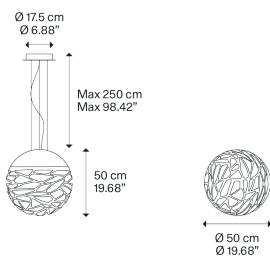

Kelly medium sphere 50

Light source

E27 Classic A60
3 × max 46 W Eco

or

E27 LED
3 × 25 W
(W / L max 12 cm)

Structure: Metal

Matte White – 9010

Coppery Bronze

Diffuser: Glass

Polished White

Polished White

Code

141004

141269

Net weight: 9.00 kg

Parcels: 2

CE

IP20

Energy Saving

Dim

ERC

Kelly medium sphere 50

E27 Classic A60
3 x max 46 W Eco

Polar diagram

E27 LED
3 x 25 W
(W / L max 12 cm)

Options of Kelly sphere

Kelly small sphere 40

Kelly large sphere 80