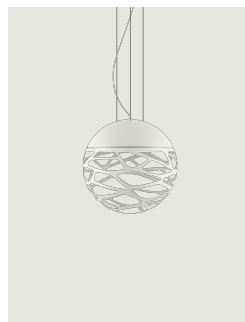

Kelly sphere,
Design by Andrea Tosetto

Model Kelly medium sphere 50

Seductive beauty with a bold personality thanks to the strong and precise laser cuts, which lighten the metal of the lampshade and create an intriguing play of light and shadow. Kelly is a multifaceted family of suspension and wall lamps that stand out with elegance in any living space thanks to the variety of available forms and finishes.

Kelly medium sphere 50

Light source

E27 Classic A60
3 × max 46 W Eco

or

E27 LED
3 × 25 W
(W / L max 12 cm)

Structure: Metal

Matte White – 9010

Coppery Bronze

Diffuser: Glass

Polished White

Polished White

Code

141004

141269

Net weight: 9.00 kg

Parcels: 2

E27 LED
3 x 25 W
(W / L max 12 cm)

Options of Kelly sphere

Kelly small sphere 40

Kelly large sphere 80