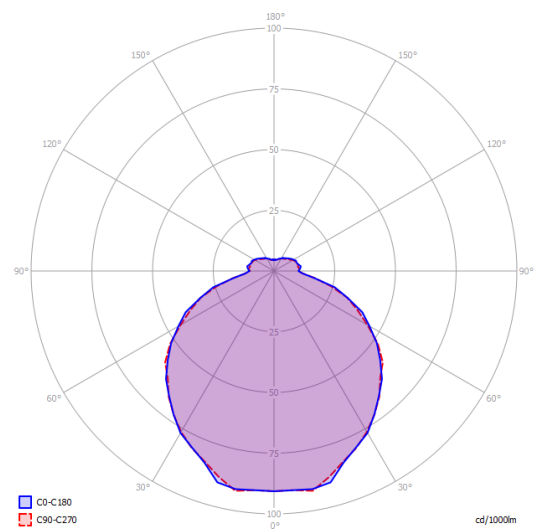

Kelly medium sphere 50

Light source

E27 Classic A60
3 × max 46 W Eco

or

E27 LED
3 × 25 W
(W / L max 12 cm)

Structure: Metal

Matte White – 9010

Coppery Bronze

Diffuser: Glass

Polished White

Polished White

Code

141004

141269

Net weight: 9.00 kg

Parcels: 2

CE

IP20

Energy Saving

Dim

ERC

Kelly medium sphere 50

E27 Classic A60
3 x max 46 W Eco

Polar diagram

E27 LED
3 x 25 W
(W / L max 12 cm)

Options of Kelly sphere

Kelly small sphere 40

Kelly large sphere 80