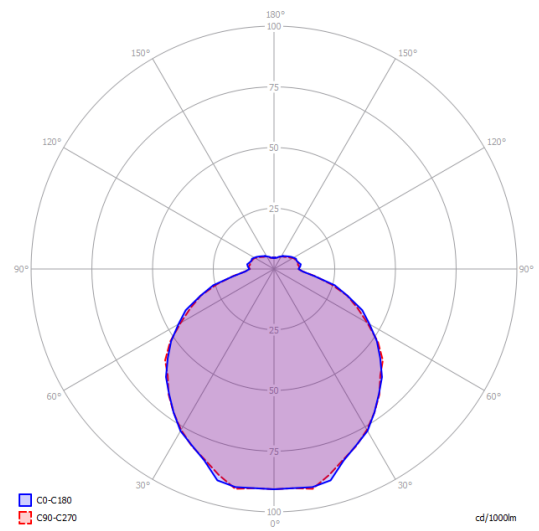

Kelly medium sphere 50

Light source

E27 Classic A60
3 × max 46 W Eco

or

E27 LED
3 × 25 W
(W / L max 12 cm)

Structure: Metal

Matte White – 9010

Coppery Bronze

Diffuser: Glass

Polished White

Polished White

Code

141004

141269

Net weight: 9.00 kg

Parcels: 2

CE

IP20

Energy Saving

Dim

ERC

Kelly medium sphere 50

E27 Classic A60
3 x max 46 W Eco

Polar diagram

E27 LED
3 x 25 W
(W / L max 12 cm)

Options of Kelly sphere

Kelly small sphere 40

Kelly large sphere 80