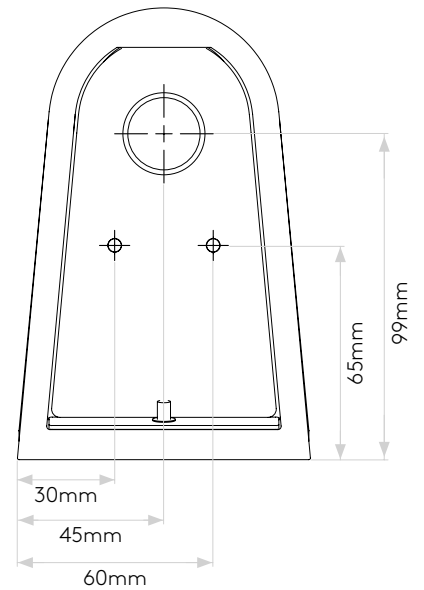

Please note that some dimensions may vary slightly due to manufacturing tolerances, this includes cable entry and fixing holes

Veillez noter que certaines dimensions peuvent varier légèrement en raison des tolérances de fabrication, y compris l'entrée de câble et les trous de fixation.

Bitte beachten Sie, dass die Maße Fertigungstoleranzen unterliegen und daher in geringem Umfang von der angegebenen Größe abweichen können. Dies gilt auch für Kabeleingänge und Befestigungslöcher.

Si prega notare che possono esserci piccole variazioni in alcune dimensioni dovute alle tolleranze di produzione, queste includono l'ingresso del cavo e i fori di fissaggio.