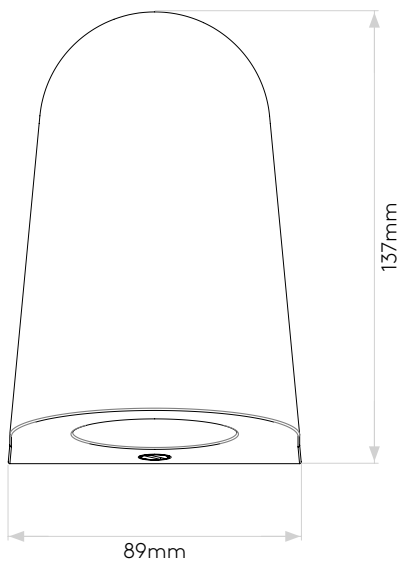

Please note that some dimensions may vary slightly due to manufacturing tolerances, this includes cable entry and fixing holes

Veillez noter que certaines dimensions peuvent varier légèrement en raison des tolérances de fabrication, y compris l'entrée de câble et les trous de fixation.

Bitte beachten Sie, dass die Maße Fertigungstoleranzen unterliegen und daher in geringem Umfang von der angegebenen Größe abweichen können. Dies gilt auch für Kabeleingänge und Befestigungslöcher.

Si prega notare che possono esserci piccole variazioni in alcune dimensioni dovute alle tolleranze di produzione, queste includono l'ingresso del cavo e i fori di fissaggio.