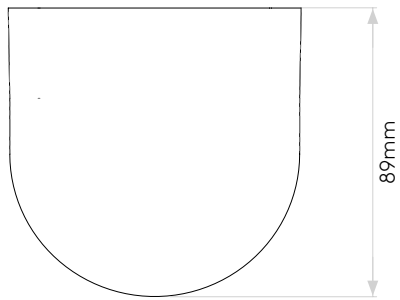

Please note that some dimensions may vary slightly due to manufacturing tolerances, this includes cable entry and fixing holes

Veillez noter que certaines dimensions peuvent varier légèrement en raison des tolérances de fabrication, y compris l'entrée de câble et les trous de fixation.

Bitte beachten Sie, dass die Maße Fertigungstoleranzen unterliegen und daher in geringem Umfang von der angegebenen Größe abweichen können. Dies gilt auch für Kabeleingänge und Befestigungslöcher.

Si prega notare che possono esserci piccole variazioni in alcune dimensioni dovute alle tolleranze di produzione, queste includono l'ingresso del cavo e i fori di fissaggio.