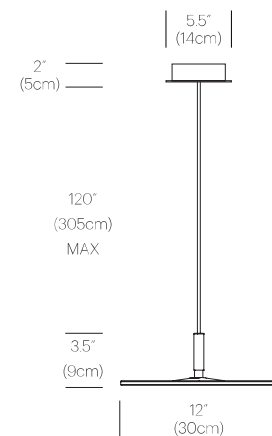

LIGHT CONTROL

Hard wired (Triac transformer) full range dim
ELV dimmer recommended

FEATURES

360° shade rotation
45° shade tilt in two directions
Ships flat-packed

SPECIFICATIONS

Voltage: 120 or 240V 50-60Hz
Power Consumption: 10.5W
Color temperature: 2700K
Luminosity: 800 Lumens
Luminaire efficacy: 76 Lumens/Watt
Color Rendition Index: 90 CRI
Title 20 compliant
50K hour lifespan
Cable length: 10' (305cm) (Field Cuttable)
1 year warranty

CERTIFICATIONS

PACKAGING WEIGHT AND DIMENSIONS

Circa Pendant 12:	5.75LBS	15" X 14" X 4"
	2.6KGS	38cm X 36cm X 10cm
Circa Pendant 16:	9.05LBS	18.5" X 18" X 4"
	4.1KGS	47cm X 46cm X 10cm

NOTES

Custom requests can be considered on volume orders

FINISHES

WHITE

GRAPHITE

DIMENSIONS

CIRCA PENDANT 12

CIRCA PENDANT 16