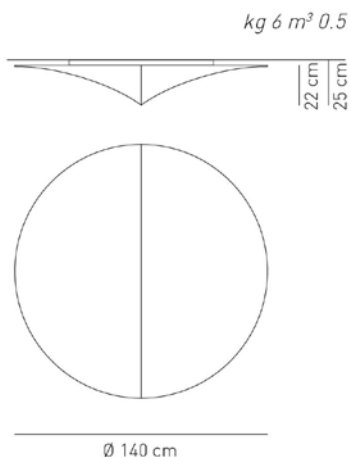

Product code composition

NELLY / fabric *INCLUDED*

Type	Article	Colours	Finish	Source
PL	NEL 140	BC white	XX white metal	E27 4 x Max 16W LED or 4 x Max 70W halo
		FA ivory pattern		
		FB white pattern		

CE IP20 +LED

example composition code | PL | NEL140 | BC | XX | E27

for optional accessories please refer to our pricelist or contact our representatives

Removable and washable elastic fabric
WHITE FABRIC:
Composition 80% polyamide, 20% elastane (spandex)
Weight (ISO 3801) 195/215 gr/m².
WHITE PATTERN/IVORY PATTERN:
Composition 82% polyamide, 18% elastane (spandex)
Weight (ISO 3801) 160/180 gr/m².
Glow wire for ivory 850°C
Glow wire for white 750°C