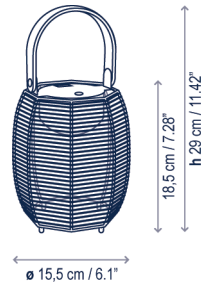

Tanit M/29/R

Design / Diseño:
Gonzalo Milà / 2019

Typology: Table lamp
Tipología: Mesa

Environment: Indoor
Ambiente: Interior

Technical description / Descripción técnica:

Net Weight: 1.28 lbs
Peso Neto: 1.28 lbs

1 Box/Caja
11.42 x 9.45 x 8.66 inches | 0.5403 ft³
Gross Weight / Peso bruto: 2.89 lbs

Materials: Iron, Cotton, Silicone
Materiales: Hierro, Hilo de algodón, Silicona

On-Off Switch.
3 lighting power: 25% 50% 100%.
Battery charging time: +/- 5 hours.
Battery duration time at 100%: +/- 5h 30min.
Battery duration time at 50%: +/- 10h 30min.
Battery duration time at 25%: +/- 20 hours.
Battery charger included (100-240V 50/60Hz).