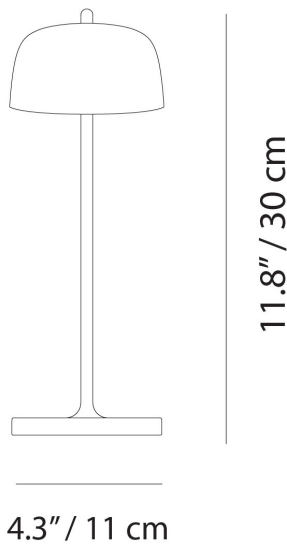

LD01000

	Matte White	B3
	Rust	R3
	Matte Black	D3
	Polished Chrome	C3 Not suitable for outdoor use
	Polished Gold	O3 Not suitable for outdoor use
	Rose Gold	E3 Not suitable for outdoor use