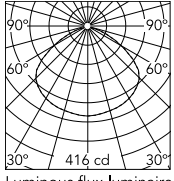

Physical

Colour	Glossy White
Length (mm)	600
Cord length (mm)	2700
Canopy dimension (mm)	36
Canopy width (mm)	146
Net weight (kg)	13
Package height (mm)	435
Package width (mm)	730
Package length (mm)	730
Package volume (m3)	0.23
IP internal	20

[Bim](#)  ZIP

IP
20

Schematic light drawing

Beam Angle: 118°

h(m)	E(lx)	D(m)
1	416	3.36
2	104	6.72
3	46	10.08
4	26	13.44
5	17	16.79

Luminous flux luminaire
2400 lm

Photometric

Light distribution