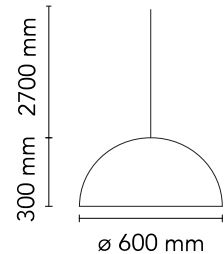

FLOS

F0001009 Glossy White

Skygarden 1

Designed by Marcel Wanders, Marcel Wanders studio, 2007

Halogen - 105W

Suspension luminaire providing diffused lighting. Hemispherical, mechanically-processed cast plaster diffuser, painted white inside. Outer finish: rust, glossy black, glossy white or matte gold. Plaster diffuser support in die-cast aluminum alloy, liquid-painted white. Molded upper bushing in die-cast, polished aluminum alloy, protected with transparent paint on the entire visible part. Upper cable gland and blocking ring nut in black injection-molded PC (polycarbonate). Shaped, galvanized adjustment screws. Transparent, injection-molded, upper and lower silicone shock absorbers. Lamp holder and fixing support in black injection-molded PPS (polyphenylene sulfide). Flashed and blown opal glass diffuser. Molded fixing ring nut in die-cast aluminum alloy with alodine plating. Skygarden 1 frieze in photo-etched and mechanically drawn AISI 304 steel. Molded and galvanized steel ceiling attachment Gray, injection-molded PA6 (Nylon) rose.

Are you a professional and your project needs consulting and support?

[BOOK AN APPOINTMENT](#)

Main specifications

EAN	8059607012741
Mounting	Suspension
Environments	Indoor dry location
Light Source Type	Bulb
Lamp category	Halogen
Lamp holders	E27
Ilcos	HSGS
Number of heads	1
Power (W)	105

Physical

Colour	Glossy White
Length (mm)	600
Cord length (mm)	2700
Canopy dimension (mm)	36
Canopy width (mm)	146
Net weight (kg)	13
Package height (mm)	435
Package width (mm)	730
Package length (mm)	730
Package volume (m3)	0.23
IP internal	20

[Bim](#)  ZIP

IP
20

Schematic light drawing

Beam Angle: 118°

h(m)	E(lx)	D(m)
1	416	3.36
2	104	6.72
3	46	10.08
4	26	13.44
5	17	16.79

Luminous flux luminaire
2400 lm

Photometric

Light distribution