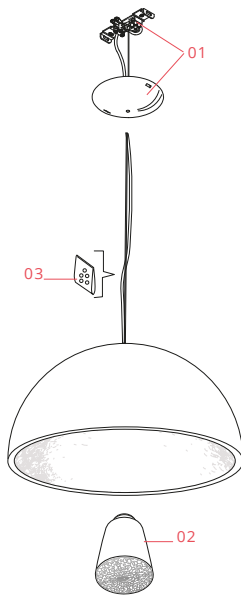

FLOS

F0001009 Glossy White

Skygarden 1

Designed by Marcel Wanders, Marcel Wanders studio, 2007

Halogen - 105W

Suspension luminaire providing diffused lighting. Hemispherical, mechanically-processed cast plaster diffuser, painted white inside. Outer finish: rust, glossy black, glossy white or matte gold. Plaster diffuser support in die-cast aluminum alloy, liquid-painted white. Molded upper bushing in die-cast, polished aluminum alloy, protected with transparent paint on the entire visible part. Upper cable gland and blocking ring nut in black injection-molded PC (polycarbonate). Shaped, galvanized adjustment screws. Transparent, injection-molded, upper and lower silicone shock absorbers. Lamp holder and fixing support in black injection-molded PPS (polyphenylene sulfide). Flashed and blown opal glass diffuser. Molded fixing ring nut in die-cast aluminum alloy with alodine plating. Skygarden 1 frieze in photo-etched and mechanically drawn AISI 304 steel. Molded and galvanized steel ceiling attachment Gray, injection-molded PA6 (Nylon) rose.

Physical

Colour	Glossy White
Length (mm)	600
Cord length (mm)	2700
Canopy dimension (mm)	36
Canopy width (mm)	146
Net weight (kg)	13
Package height (mm)	435
Package width (mm)	730
Package length (mm)	730
Package volume (m3)	0.23
IP internal	20

[Bim](#)  ZIP

IP
20

Schematic light drawing

Beam Angle: 118°

h(m)	E(lx)	D(m)
1	416	3.36
2	104	6.72
3	46	10.08
4	26	13.44
5	17	16.79

Luminous flux luminaire
2400 lm

Photometric

Light distribution

Bulbs

NOT INCLUDED

RF29388

LED T46 Lamp E27 20W 2700K

Dimmable

Spare Parts

- | | | |
|-----|----------------------------|-----------|
| 01. | White rose assembly | RA3690209 |
| 02. | Skygarden 1 glass diffuser | RF6410100 |
| 03. | Kit of 5 or rings | RF05382 |