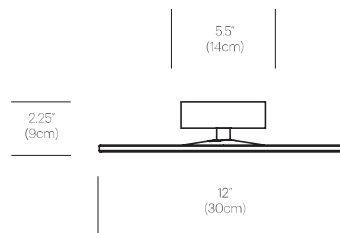

## PACKAGING WEIGHT AND DIMENSIONS

Circa Flush 12:	5.75LBS	15" X 14" X 4"
	2.6KGS	38cm X 36cm X 10cm
Circa Flush 16 :	9.05LBS	18.5" X 18" X 4"
	4.1KGS	47cm X 46cm X 10cm

## DIMENSIONS

CIRCA FLUSH 12

CIRCA FLUSH 16