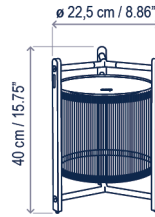

## Technical description / Descripción técnica:

 Net Weight: Consult  
Peso Neto: Consultar

 1 Box/Caja | Consult / Consultar  
Gross Weight: Consult/Peso bruto: Consultar

Materials: Aluminum, Teak Wood, Nautical Cord, Polycarbonate.  
Materiales: Aluminio, Madera Teka, Cordón Náutico, Policarbonato.