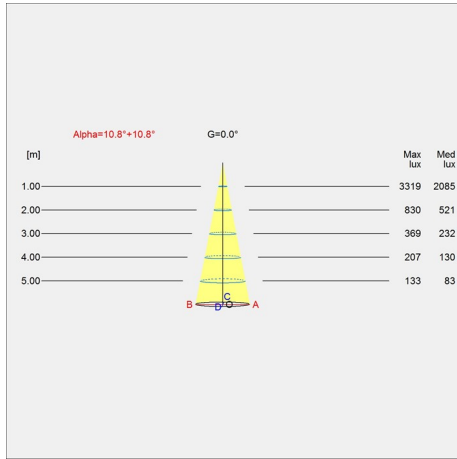

Light distribution diagrams

Cartesian