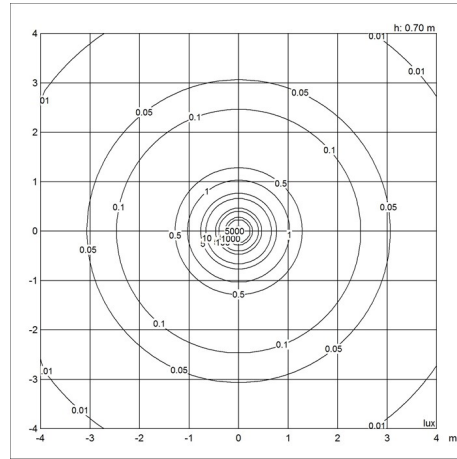

# Light distribution diagrams

Cartesian

Isolux

Polar

## Data specifications

Colour	Grey top	Length	220
Width	220	Height	295
Built-in Height	-	IP class	20
Class	II	Net Weight	1.6
Standby (W)	-	Power Factor (P = 100 % / P = 50 %)	-
Inrush Current	-	Light source	1x40W 1x40W E27
Kelvin	-	CRI	-