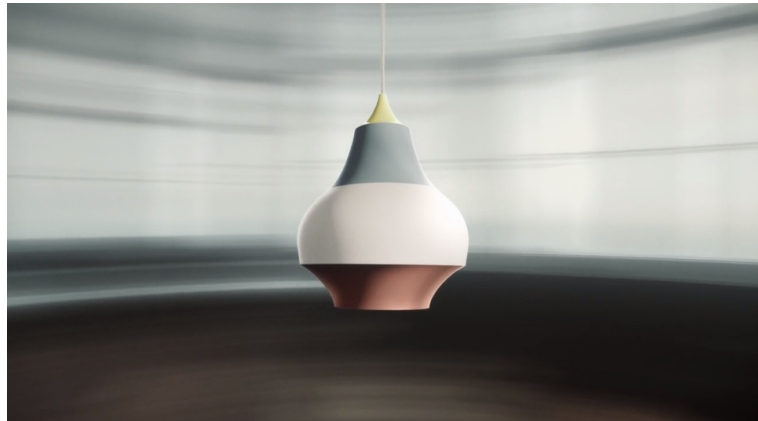

CIRQUE

Cirque - 5741094862

The fixture provides a downward glare-free soft light by means of the white lacquered inner reflector.

Clara von Zweigbergk

Clara von Zweigbergk was born in Stockholm and studied graphic design and illustration at Beckmans School of Design in Stockholm and the Art Center College of Design in Pasadena, USA.

Carl Hansen & Son Showroom