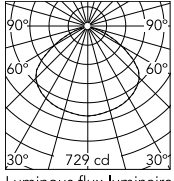

Physical

Colour	Glossy White
Length (mm)	900
Cord length (mm)	2700
Canopy dimension (mm)	86
Canopy width (mm)	172
Net weight (kg)	29
Package height (mm)	680
Package width (mm)	1120
Package length (mm)	1120
Package volume (m3)	0.85
IP internal	20

Download

Mounting instructions	↓ PDF
Spare Parts	↓ PDF

Photometric Files

LDT / IES	↓ LDT
---------------------------	-----------------------

Technical Drawings

2D	↓ ZIP
3D	↓ ZIP
Bim	↓ ZIP

IP
20

Schematic light drawing