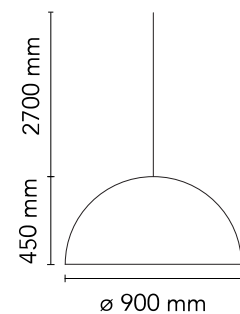

FLOS

F0002009 Glossy White

Skygarden 2

Designed by Marcel Wanders, Marcel Wanders studio, 2007

Halogen - 205W

Suspension luminaire providing diffused lighting. Hemispherical, mechanically-processed cast plaster diffuser, painted white inside. Outer finish: rust, glossy black, glossy white or matte gold. Plaster diffuser support in die-cast aluminum alloy. Upper cable gland and blocking ring nut in black injection-molded PC. Shaped, adjustment screws. Transparent, injection-molded, upper and lower silicone shock absorbers. Lampholder and fixing support in PPS. Flashed and blown opal glass diffuser. Molded fixing ring nut in die-cast aluminum alloy with alodine plating. Frieze in photo-etched and mechanically drawn AISI 304 steel. Molded and galvanized steel ceiling attachment. Gray, injection-molded PC rose, painted the same color as the body.

Are you a professional and your project needs consulting and support?

[BOOK AN APPOINTMENT](#)

Main specifications

EAN	8059607012895
Mounting	Suspension
Environments	Indoor dry location
Light Source Type	Bulb
Lamp category	Halogen
Lamp holders	E27
Ilcos	HSGS
Number of heads	1
Power (W)	205

Physical

Colour	Glossy White
Length (mm)	900
Cord length (mm)	2700
Canopy dimension (mm)	86
Canopy width (mm)	172
Net weight (kg)	29
Package height (mm)	680
Package width (mm)	1120
Package length (mm)	1120
Package volume (m3)	0.85
IP internal	20