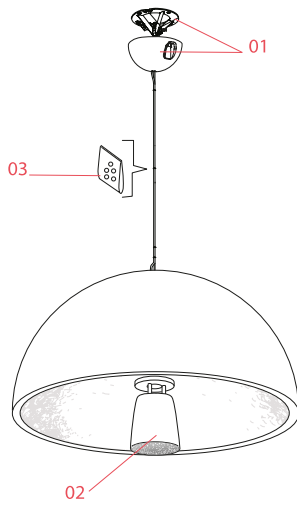

FLOS

F0002009 Glossy White

Skygarden 2

Designed by Marcel Wanders, Marcel Wanders studio, 2007

Halogen - 205W

Suspension luminaire providing diffused lighting. Hemispherical, mechanically-processed cast plaster diffuser, painted white inside. Outer finish: rust, glossy black, glossy white or matte gold. Plaster diffuser support in die-cast aluminum alloy. Upper cable gland and blocking ring nut in black injection-molded PC. Shaped, adjustment screws. Transparent, injection-molded, upper and lower silicone shock absorbers. Lampholder and fixing support in PPS. Flashed and blown opal glass diffuser. Molded fixing ring nut in die-cast aluminum alloy with alodine plating. Frieze in photo-etched and mechanically drawn AISI 304 steel. Molded and galvanized steel ceiling attachment. Gray, injection-molded PC rose, painted the same color as the body.

Physical

Colour	Glossy White
Length (mm)	900
Cord length (mm)	2700
Canopy dimension (mm)	86
Canopy width (mm)	172
Net weight (kg)	29
Package height (mm)	680
Package width (mm)	1120
Package length (mm)	1120
Package volume (m3)	0.85
IP internal	20

Bulbs

NOT INCLUDED

RF29388

LED T46 Lamp E27 20W 2700K

Dimmable

Spare Parts

- | | | |
|-----|-----------------------------|-----------|
| 01. | White ceiling rose assembly | RF6420209 |
| 02. | Glass diffuser assembly | RF6420100 |
| 03. | Kit of 5 or rings | RF05382 |