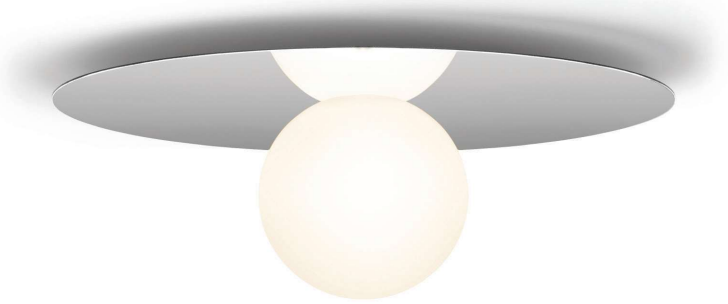

BOLA DISC FLUSH

DESCRIPTION

A study in refined simplicity, Bola Flush offers a magical combination of mirror and globe refined down to its bare essentials. The objective with the Bola Flush is to provide both direct and reflected light from either ceiling or wall mounted vantage points. Bola Flush brings elegance and refinement with four sizes and five finishes in chrome, brass, rose gold, gunmetal, white, and matte black. An ideal fixture for adding diffused and reflected light in hallway corridors, nooks, dining settings, bedrooms, or living areas. Stunning groupings can also be created by mixing different sizes together to form unique custom light displays.

PACKAGING WEIGHT AND DIMENSIONS

Bola Disc 12	4LBS	15" X 15" X 7"
(Steel Shade)	1.8KG	38cm X 38cm X 18cm
Bola Disc 12	2.4LBS	15" X 15" X 7"
(White Aluminum Shade)	1.1KG	38cm X 38cm X 18cm
Bola Disc 18	8.6LBS	20.75" X 20.75" X 8"
(Steel Shade)	3.9KG	53cm X 53cm X 20cm
Bola Disc 18	6.75LBS	20.75" X 20.75" X 8"
(White Aluminum Shade)	3KG	53cm X 53cm X 20cm
Bola Disc 22	12.25LBS	24" X 24" X 10"
(Steel Shade)	5.6KG	61cm X 61cm X 25cm
Bola Disc 22	9LBS	24" X 24" X 10"
(White Aluminum Shade)	4.1KG	61cm X 61cm X 25cm
Bola Disc 32	23.8LBS	34.5" X 34.5" X 10.5"
(Steel Shade)	10.8KG	87.6cm X 87.6cm X 27cm
Bola Disc 32	17.5LBS	34.5" X 34.5" X 10.5"
(White Aluminum Shade)	7.9KG	87.6cm X 87.6cm X 27cm

NOTES

3000K and 2700K CCT Models Available Upon Request.
Custom requests can be considered on volume orders.
All Bola Disc Flush lamps ship with Chrome canopies.

FINISHES

BOLA DISC

DIMENSIONS

BOLA DISC FLUSH 12, 18, 22, 32