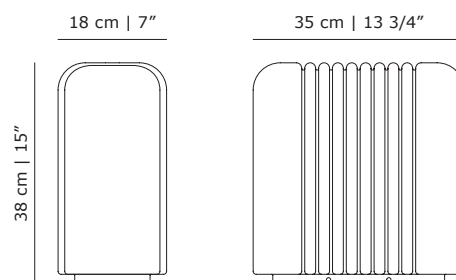

The Lari Lamp, mouth blown in one single piece, that are held together by the base, which also supports the electrical system evokes, on a small scale, some suggestions of Angelo Mangiarotti's previous architecture.

PRODUCT DATA

Design	Angelo Mangiarotti. 1978
Product type	Table lamp
Environment	Indoor
Materials	Shade in mouth-blown glass, base in aluminium with black powder coating
Cord	2m braided black fabric cord with dimmer
Light source	E27/E26 2 x 28W max (not included)
Certifications	CE, UL, SAA

DELIVERY

Lead time	Stock (if backorder: 20 weeks)

ARTICLE CODES

200497	Lari 230V (EU plug)
200549	Lari 230V (UK adapter)
200866	Lari 230V (AU plug)
200550	Lari 110V (US plug)