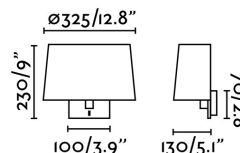

### Specifications

<b>Bulb:</b>	1 x E27 MAX 15W LED
<b>Bulb included:</b>	No
<b>Transformer:</b>	
<b>Transformer included:</b>	No
<b>Voltage:</b>	100-240V
<b>Operating Frequency:</b>	
<b>IP:</b>	20
<b>Class:</b>	I
<b>Material:</b>	Metal and textile
<b>Designer:</b>	ESTUDI RIBAUDI
<b>Recommended bulb:</b>	17463
<b>Description of recommended Bulb:</b>	BULB STANDARD MATT LED E27 7W 2700K 800Lm
<b>Length:</b>	325 mm
<b>Net Width:</b>	130 mm
<b>Height:</b>	230 mm
<b>Net Weight:</b>	1.00 kg
<b>Volume:</b>	0.01964 m3