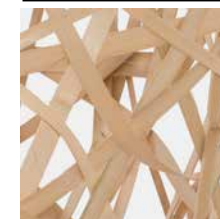

Bird's Nest large

Lamp

Ref. code (shade)	903.101.10
Ref. code (including pendant)	903.101.10/P
Product name	Bird's Nest large
Product family	Bird's Nest
Colour	Natural
Material	Bamboo
Size	ø 64 cm × 76 cm
Weight	1,2 kg
Country of origin	China
Design by	Ay illuminate
Packaging info	1 set of 3 (S/M/L) per box
Packaging dimension	72 cm × 72 cm × 78 cm
Packaging weight (including product)	4,5 kg

Pendant

Ref. code	100.010.01
Pendant material	Porcelain
Pendant fitting	E27 max. 60 watt
Pendant suitable for dimmer	Yes
Weight	458 grams
Cord length	300 cm
Cord material	Black textile covered
Ceiling rose diameter	ø 12,5 cm
Ceiling-rose material	Metal
Ceiling-rose colour	Black
Assembled in	The Netherlands
Packaging info	1 per box
Packaging dimension	17,5 cm × 17,5 cm × 11 cm
Packaging weight (including product)	541 grams
CE Certification	EN 60598

Natural

Shade colours

This luminaire is compatible with bulbs of the energy classes:

Ay illuminate 100.010.01 874/2012

Please note that our products are made of natural materials without any chemical finishing. When exposed to the elements of nature such as sunlight, colours can fade or even change completely. This is a natural irreversible process. Ay illuminate designs products that are meant for indoor use. We reserve the right to correct any errors, inaccuracies or omissions, and to change or update information at any time without prior notice.

Visit www.ayilluminate.com for more information.

Ay illuminate and the Ay illuminate logo are trademarks of Ay illuminate BV.