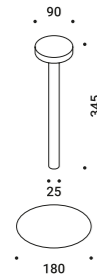

Table / Direct / Wireless

Material ABS - Metal - Methacrylate

Finish **.03** Matt White **.04** Matt Black **.18** Matt Gold

Note Chargeable table luminaire. Magnetic fixing stem. Touch ON/OFF.
Battery life: 12 hours.

Apparecchio illuminante da tavolo a batteria ricaricabile. Stelo con fissaggio magnetico. ON/OFF touch. Autonomia della batteria: 12 ore.

TeTaTeT

2W

2700K - 165lm / 3000K - 178lm

CRI >90

ON/OFF

Driver with plug included

CE IP20

Matt White - 2700K - ON/OFF

1A0310300.27.00

Matt White - 3000K - ON/OFF

1A0310300.30.00

Matt Black - 2700K - ON/OFF

1A0310400.27.00

Matt Black - 3000K - ON/OFF

1A0310400.30.00

Matt Gold - 2700K - ON/OFF

1A0311800.27.00

Matt Gold - 3000K - ON/OFF

1A0311800.30.00