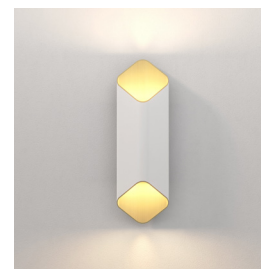

Ako 420 Phase

astro

General

Location:	Interior
Class:	cULus (Class I)
Location Rating:	Dry
Driver Required:	Mains 120V
Installation Orientation:	Wall Mount - Vertical
Fitting Method:	½" Stub Mount, 3x2" Switch Box, 4" Octagon Box with included Canopy Kit and 4x2" Handy Box
Main Material:	Metal - Aluminium
Dimensions (mm):	H: 420 W: 130 D: 95
Dimensions (inch):	H: 16.54 W: 5.12 D: 3.74
Cut Out Hole (mm/inch):	-
Recess Depth (mm/inch):	-
Fire Rating:	-
Cable Length (mm/inch):	-
Gross Weight (lb):	3.98
Ada Compliant:	Yes
Ic Rating:	-

Lamp

Light Source:	COB LED
Wattage:	15.7W
Lamp Included:	Yes (Integral)
Maximum Lamp Length (mm/inch):	-
Luminous Flux (lm):	522
Colour Temp (K):	2700
Cri (Ra):	90
Macadam Ellipse:	3-Step
Tilt Adjustable Angle (°):	-
Rotation Adjustable Angle (°):	-
Average Lifetime (hrs):	55400
Beam Angle (°):	-

Additional Information:

Shade Included:	-
Shade/Diffuser Material:	-
Shade/Diffuser Finish:	-
F Mark:	-

CODE: 1481020
FINISH: MATT BLACK/GOLD

CODE: 1481021
FINISH: MATT WHITE/GOLD

To maintain this product to its best condition, please view our care and cleaning guidelines on the support section of the astro website.