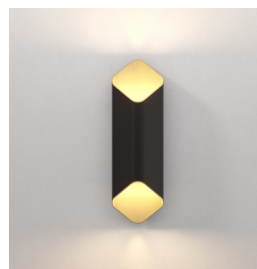

Ako 420 Phase

astro

General

Location:	Interior
Class:	cULus (Class I)
Location Rating:	Dry
Driver Required:	Mains 120V
Installation Orientation:	Wall Mount - Vertical
Fitting Method:	½" Stub Mount, 3x2" Switch Box, 4" Octagon Box with included Canopy Kit and 4x2" Handy Box
Main Material:	Metal - Aluminium
Dimensions (mm):	H: 420 W: 130 D: 95
Dimensions (inch):	H: 16.54 W: 5.12 D: 3.74
Cut Out Hole (mm/inch):	-
Recess Depth (mm/inch):	-
Fire Rating:	-
Cable Length (mm/inch):	-
Gross Weight (lb):	3.98
Ada Compliant:	Yes
Ic Rating:	-

Lamp

Light Source:	COB LED
Wattage:	15.7W
Lamp Included:	Yes (Integral)
Maximum Lamp Length (mm/inch):	-
Luminous Flux (lm):	522
Colour Temp (K):	2700
Cri (Ra):	90
Macadam Ellipse:	3-Step
Tilt Adjustable Angle (°):	-
Rotation Adjustable Angle (°):	-
Average Lifetime (hrs):	55400
Beam Angle (°):	-

Additional Information:

Shade Included:	-
Shade/Diffuser Material:	-
Shade/Diffuser Finish:	-
F Mark:	-

CODE: 1481020
FINISH: MATT BLACK/GOLD

CODE: 1481021
FINISH: MATT WHITE/GOLD

To maintain this product to its best condition, please view our care and cleaning guidelines on the support section of the astro website.