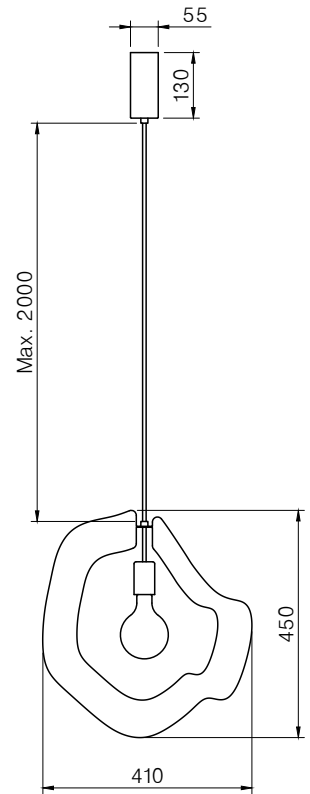

ESPRIT YAYA 1

MOUNTING: pendant
ENVIRONMENT: indoor
LAMPSHADE: glass
FRAME: cord & metal

DIMMABLE: yes (depending on the bulb)
SOURCE INCLUDED: yes
CORD LENGTH: max. 2000mm

SOURCE: E27 G95 LED 6w 2500K 450lm (opalin)

REMARK: opalin bulb on request

VOLTAGE: 220-250V

POWER: max 60W

CERTIFICATE:    

WEIGHT: 1,8kg

LAMPSHADE:

FINISH: shiny gold

FINISH: matt white

FINISH: shiny black chrome

CANOPY & LAMPHOLDER:

FINISH: brushed gold

FINISH: matt white

FINISH: brushed nickel

FINISH: shiny black

REMARK: electrical cable : 2000mm adjustable ; other length on request.