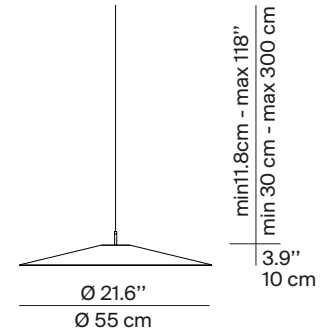

A07S55W - A07S55