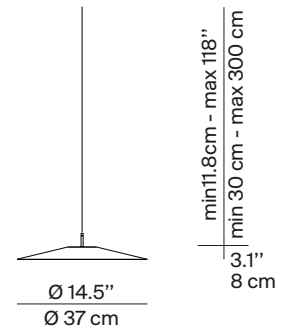

Type: Suspension

Light source: **A07S37W - A07S55W** 20W, 2700K, CRI 90
0-10V at 120/277V and phase-cut at 120V only
A07S37 - A07S55 20W, 3000K, CRI 90
0-10V at 120/277V, phase-cut at 120V only
A07S11W 28W, 2700K, CRI 90
0-10V at 120/277V, phase-cut at 120V only
A07S11 28W, 3000K, CRI 90
0-10V at 120/277V, phase-cut at 120V only
A07S37C-A07S55C 20W, 3500K, CRI 90
0-10V at 120/277V and phase-cut at 120V only
A07S11C 28W, 3500K, CRI 90
0-10V at 120/277V and phase-cut at 120V only

Product use: Indoor

Materials: Aluminium structure, glass lens

Colors: Matt black, matt white, matt blue, matt red

Description: Elegance and purity in form characterise the “Koinè” family of pendant lights, named for its meaning of “shared language” and for its shapes which make it extremely versatile. The light source features a specially designed mineral lens. The light beam distributed by the lens is homogenous and distinct, a broad cone of light with clearly-defined edges.

Rating: 120-277 V ~ 50/60 Hz

A07S37W + A07/1D 20W	A07S37 + A07/1D 20W
A07S55W + A07/1D 20W	A07S55 + A07/1D 20W
A07S11W + A07/2D 28W	A07S11 + A07/2D 28W
A07S37C + A07/1D 20W	A07S55C + A07/1D 20W
A07S11C + A07/2D 28W	

Mark: