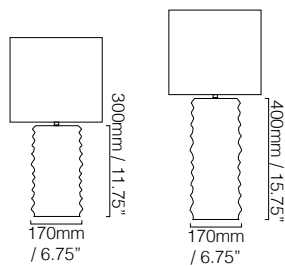

## SIZES

## NOTES

Please note that size variations in hand blown glass may range up to 40mm (1.5").

\*Custom colours, finishes and sizes available - please contact Baroncelli for more details.