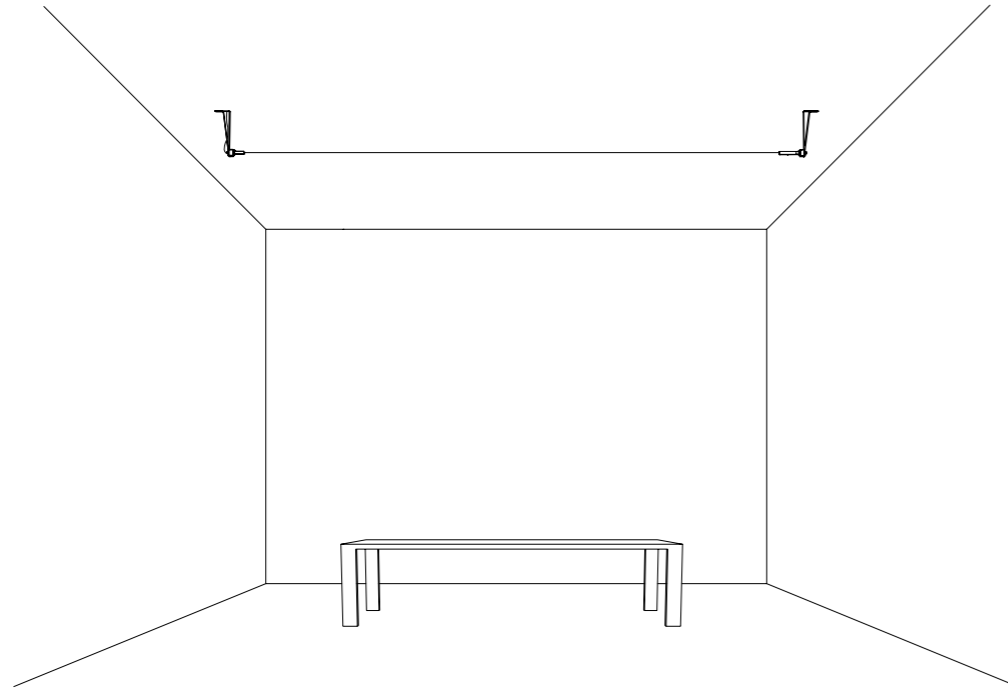

1A00804 - KIT ATTACCO SOFFITTO / CEILING CONNECTION KIT