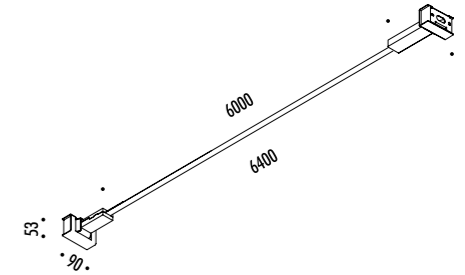

The sizes are expressed in millimeters.

DESIGN DAVIDE GROPPI - 2016
LAMPADA DA PARETE - METALLO
WALL LAMP - METAL

INFINITO 6

CE  IP 20

| | | |
|------------|---------------------------------|--|
| 1A05804 | NERO OPACO / MATT BLACK - 3000K | INFINITO 6 - REMOTE KIT 24 V DC - 60 W LED - 5448 lm - CRI > 90 MODULO LED LUNGHEZZA 6 m SEZIONABILE A PIACERE KIT DI ALIMENTAZIONE OBBLIGATORIO INCLUSO DRIVER LED INCLUSO INPUT 220-240 V - 50/60 Hz - DIMMERABILE DALI - PUSH - 0/1-10 V - TRIAC / IGBT ACCESSORI OPZIONALI NON INCLUSI LED MODULE 6 m LONG - CAN BE CUT INTO ANY DESIRED LENGTH COMPULSORY POWER SUPPLY KIT INCLUDED INCLUDES LED DRIVER INPUT 220-240 V - 50/60 Hz - DALI - PUSH - 0/1-10 V - TRIAC / IGBT DIMMABLE OPTIONAL ACCESSORIES NOT INCLUDED |
| 1A05804-27 | NERO OPACO / MATT BLACK - 2700K | |
| | | |
| | | |
| | | |
| | | |