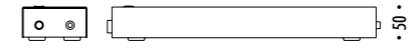

INFINITO 6 / FLASH 6

POWER KIT WITH PLUG - DIMENSION

• 97 • • 345 •

INFINITO 12 / FLASH 12

POWER KIT WITH PLUG - DIMENSION

• 97 • • 400 •

ACCESSORI OPZIONALI / OPTIONAL ACCESSORIES

| | | | |
|---------|-------------------------|--|--|
| 1A00804 | NERO OPACO / MATT BLACK | KIT ATTACCO SOFFITTO / CEILING CONNECTION KIT | |
| 1A01204 | NERO OPACO / MATT BLACK | KIT ATTACCO PARETE PER INCLINAZIONE VERTICALE 45° / KIT WALL CONNECTION VERTICAL SLOPED 45° | |
| 1A03404 | NERO OPACO / MATT BLACK | KIT ATTACCO PARETE PER INCLINAZIONE 75° DESTRO / KIT WALL CONNECTION SLOPED RIGHT 75° | |
| 1A03504 | NERO OPACO / MATT BLACK | KIT ATTACCO PARETE PER INCLINAZIONE 75° SINISTRO / KIT WALL CONNECTION SLOPED LEFT 75° | |
| 1A02904 | NERO OPACO / MATT BLACK | RONDINI SOLO PER INFINITO / SWALLOWS FOR INFINITO ONLY | |
| 1A08004 | NERO OPACO / MATT BLACK | RONDINI SOLO PER FLASH / SWALLOWS FOR FLASH ONLY | |