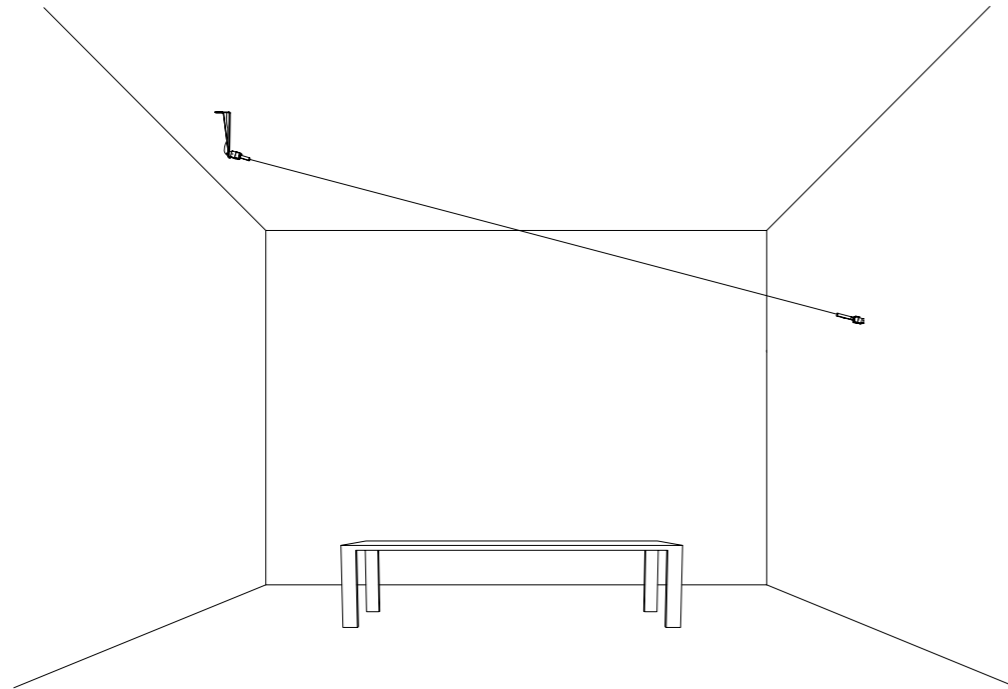

1A00804 - KIT ATTACCO SOFFITTO / CEILING CONNECTION KIT + 1A01204 - KIT ATTACCO PARETE PER INCLINAZIONE VERTICALE 45° / KIT WALL CONNECTION VERTICAL SLOPED 45°