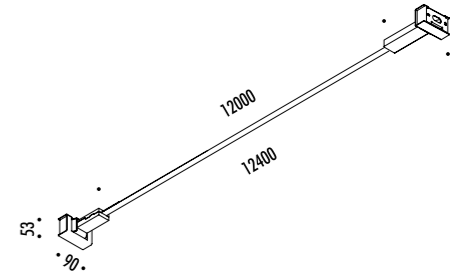

1A06004	NERO OPACO / MATT BLACK - 3000K	INFINITO 12 - REMOTE KIT 24 V DC - 120 W LED - 10896 lm - CRI >90 MODULO LED LUNGHEZZA 12 m SEZIONABILE A PIACERE LUNGHEZZE DISPONIBILI SU RICHIESTA 18 m - 24 m KIT DI ALIMENTAZIONE OBBLIGATORIO INCLUSO DRIVER LED INCLUSO INPUT 220-240 V - 50/60 Hz - DIMMERABILE DALI - PUSH - 0/1-10 V - TRIAC / IGBT ACCESSORI OPZIONALI NON INCLUSI LED MODULE 12 m LONG - CAN BE CUT INTO ANY DESIRED LENGTH LENGTHS AVAILABLE ON REQUEST 18 m - 24 m COMPULSORY POWER SUPPLY KIT INCLUDED INCLUDES LED DRIVER INPUT 220-240 V - 50/60 Hz - DALI - PUSH - 0/1-10 V - TRIAC / IGBT DIMMABLE OPTIONAL ACCESSORIES NOT INCLUDED
1A06004-27	NERO OPACO / MATT BLACK - 2700K	

1A06104	NERO OPACO / MATT BLACK - 3000K	INFINITO 12 - PLUG KIT 24 V DC - 120 W LED - 10896 lm - CRI >90 MODULO LED LUNGHEZZA 12 m SEZIONABILE A PIACERE LUNGHEZZE DISPONIBILI SU RICHIESTA 18 m - 24 m KIT DI ALIMENTAZIONE OBBLIGATORIO INCLUSO DRIVER LED INCLUSO INPUT 100-240 V - 50/60 Hz - DIMMERABILE ACCESSORI OPZIONALI NON INCLUSI LED MODULE 12 m LONG - CAN BE CUT INTO ANY DESIRED LENGTH LENGTHS AVAILABLE ON REQUEST 18 m - 24 m COMPULSORY POWER SUPPLY KIT INCLUDED INCLUDES LED DRIVER INPUT 100-240 V - 50/60 Hz - DIMMABLE OPTIONAL ACCESSORIES NOT INCLUDED
1A06104-27	NERO OPACO / MATT BLACK - 2700K